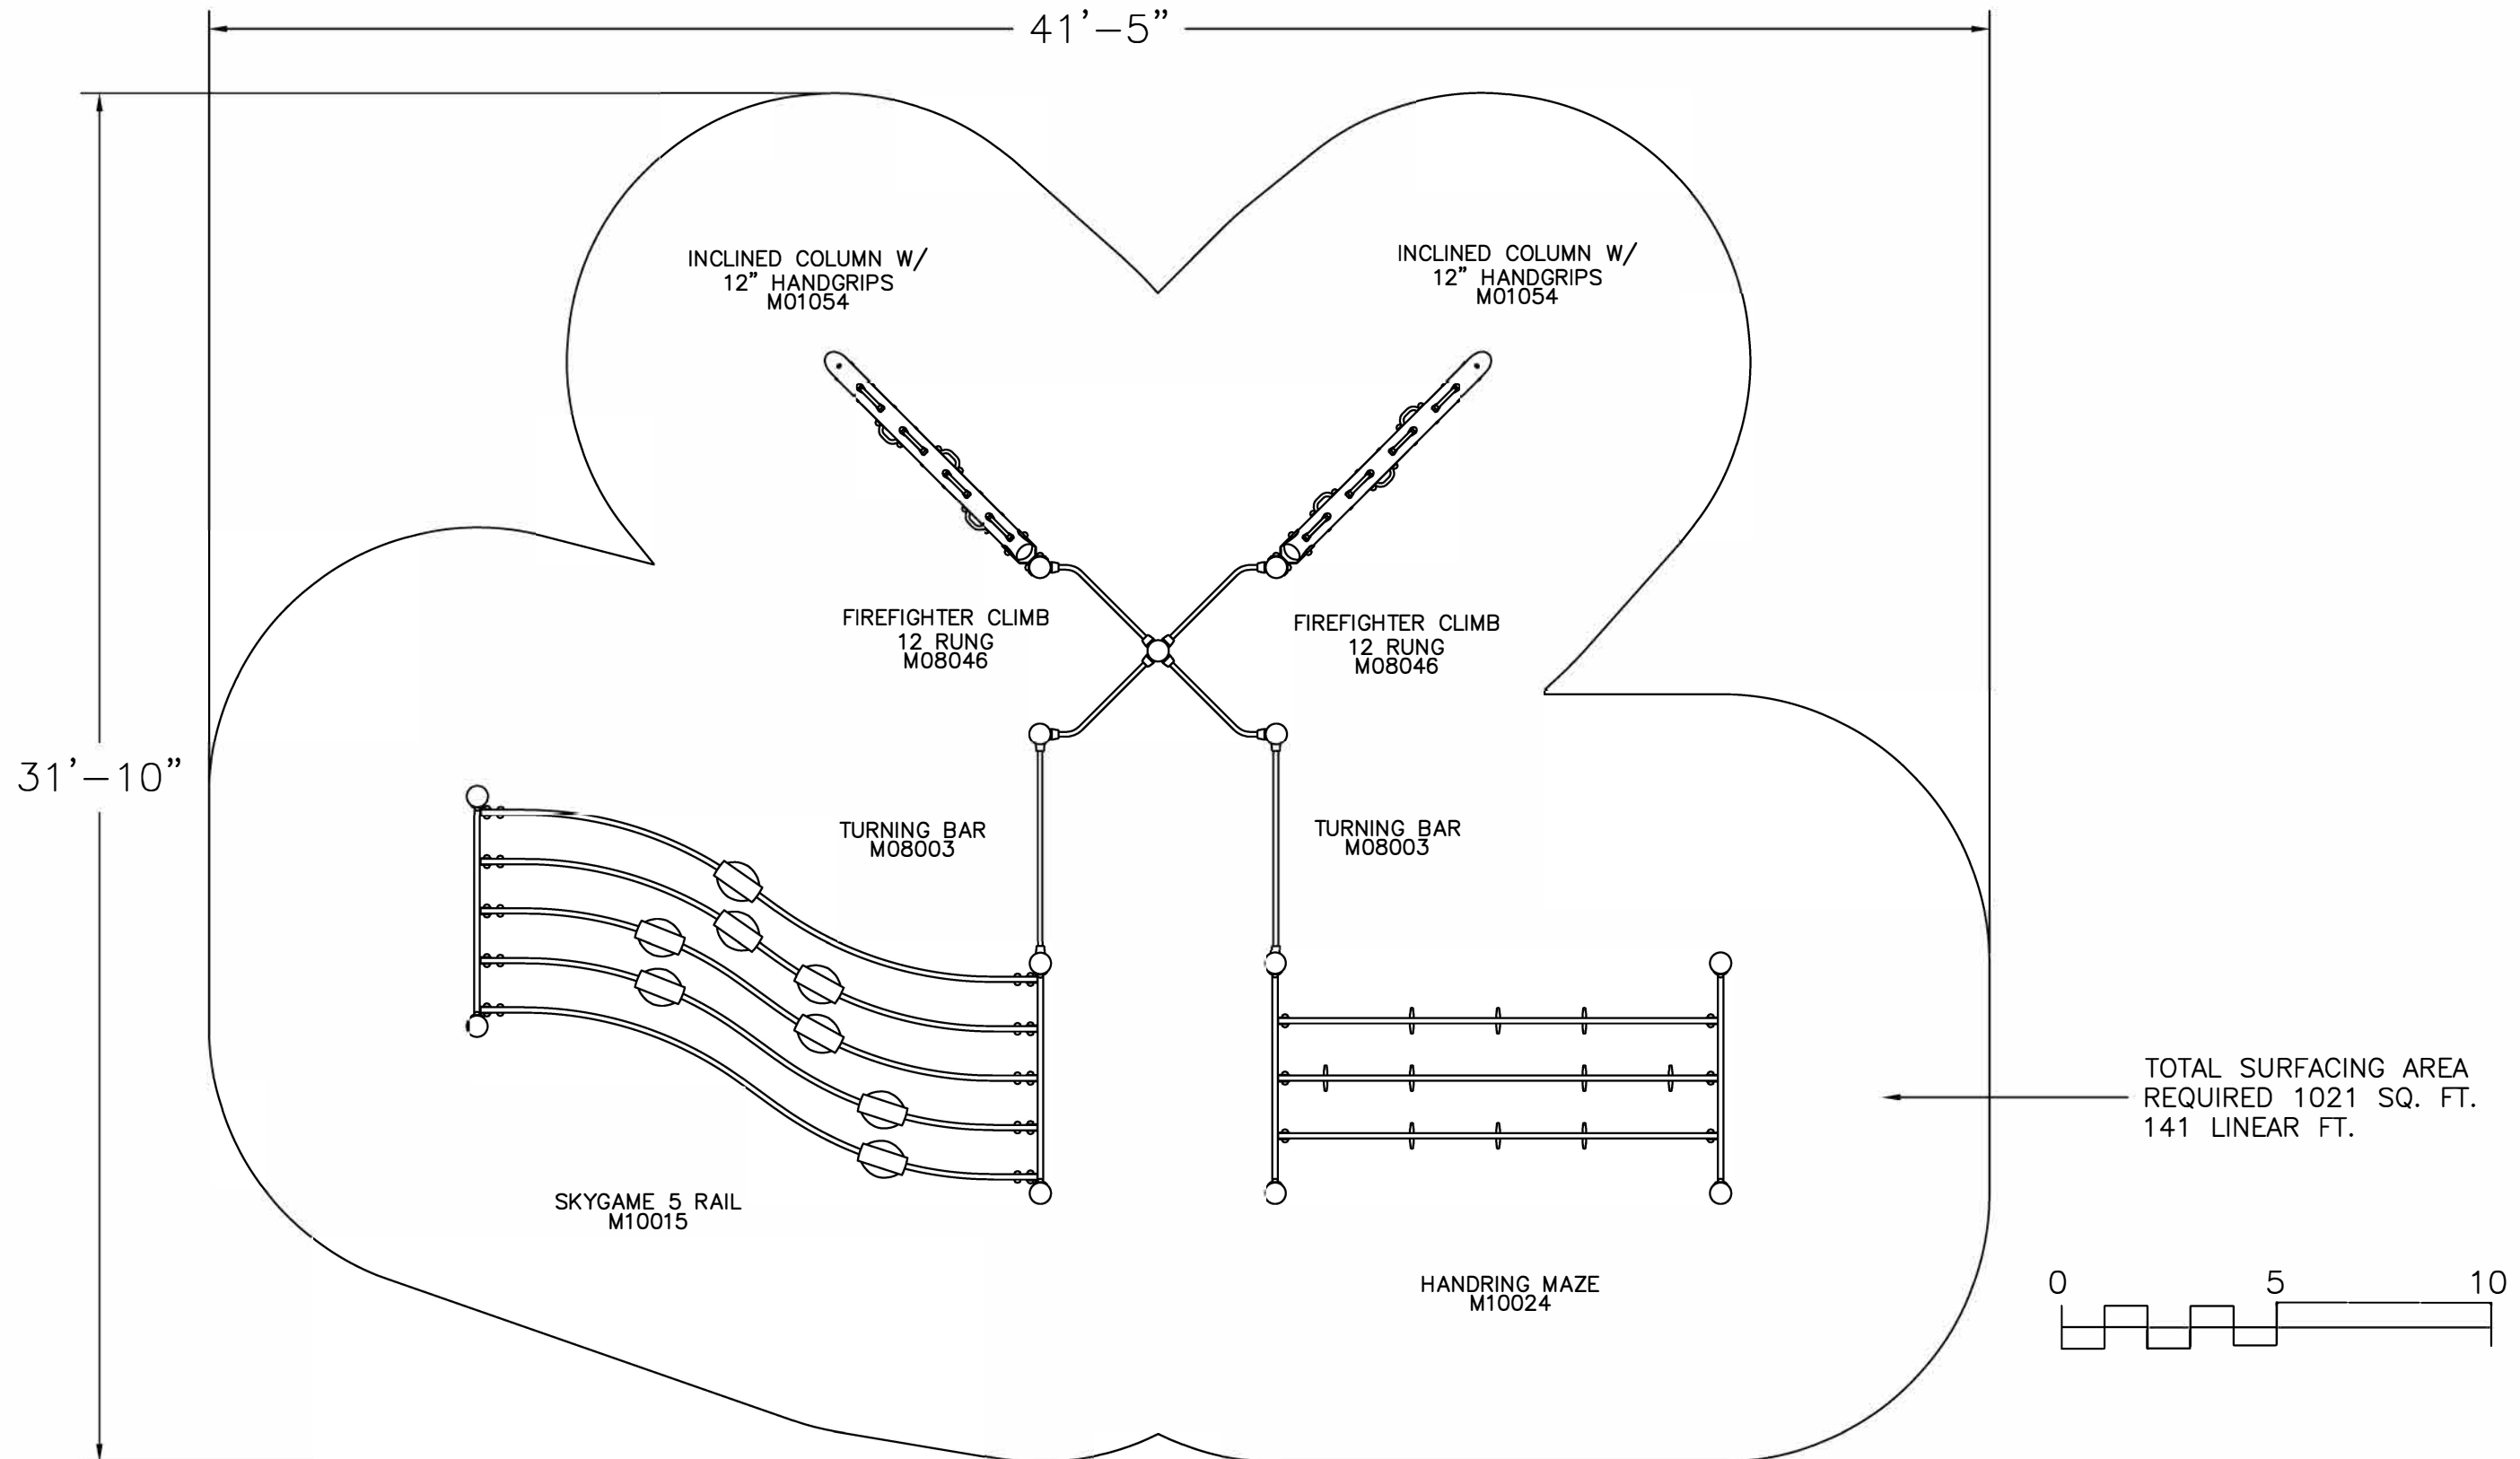

Criss Cross

MBT-212

Bigtoys

This play equipment is recommended for children ages: 5-12

Minimum Area Required: 41'-5" x 31'-10"

Scale: 1/4" = 1'-0"
This drawing can be scaled only when in an 11" x 17" format

Drawn By: Jason Roberts
Date: 07/26/2018
Quote Number: MBT-212

BigToys

544 Chestnut Street
Chattanooga, TN 37402
866-814-8697 / www.bigtoys.com

User Capacity: 20-30
Critical Fall Height: 7'-6"

IMPORTANT: Never install play equipment over hard, unresilient surfaces such as asphalt, concrete, or compacted earth. It is the owner's responsibility to ensure the "minimum area required" contains an appropriate amount of resilient material to cushion accidental falls.