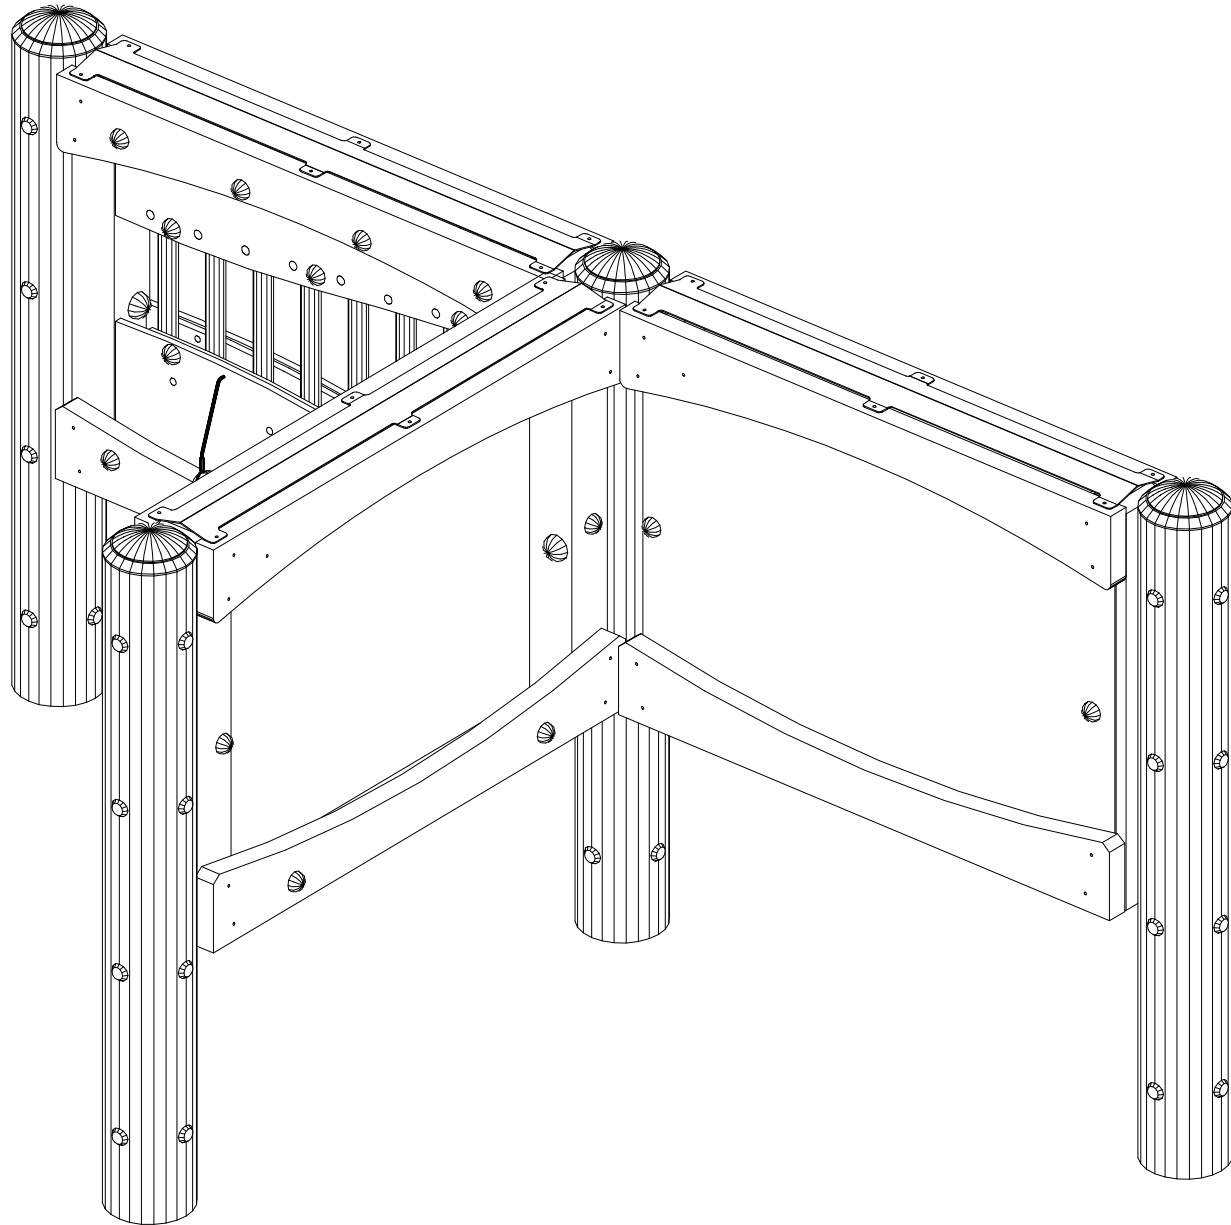

# BigToys<sup>®</sup>

A PLAYCORE company

EarlyWorks Structure 2-5

Layout Drawing

EC-010

ISO View

### Layout Drawing

EC-010

Scale Plan View

Structure Dimension:	8'-4" x 4'-6"
Estimated Concrete:	5 ft. <sup>3</sup> (.14m <sup>3</sup> )
Estimated Hours to Install:	6
Plan View Scale:	1/4"=1'-0"

## EarlyWorks Structure 2-5

Layout Drawing

EC-010

Large Plan View