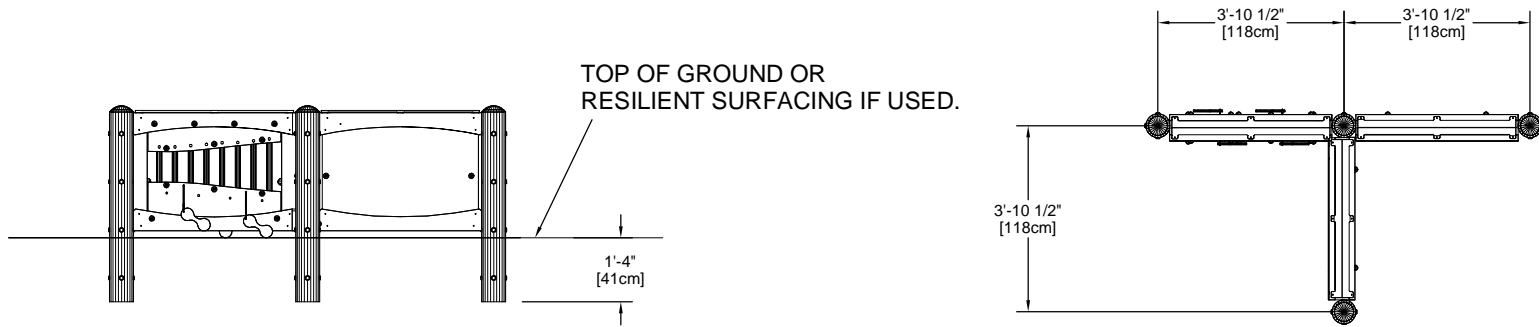

# BigToys<sup>®</sup>

A PLAYCORE company

EarlyWorks Structure 2-5

Layout Drawing

EC-010

ISO View

## EarlyWorks Structure 2-5

### Layout Drawing

EC-010

Scale Plan View

Structure Dimension:	8'-4" x 4'-6"
Estimated Concrete:	5 ft. <sup>3</sup> (.14m <sup>3</sup> )
Estimated Hours to Install:	6
Plan View Scale:	1/4"=1'-0"

## EarlyWorks Structure 2-5

Layout Drawing

EC-010

Large Plan View