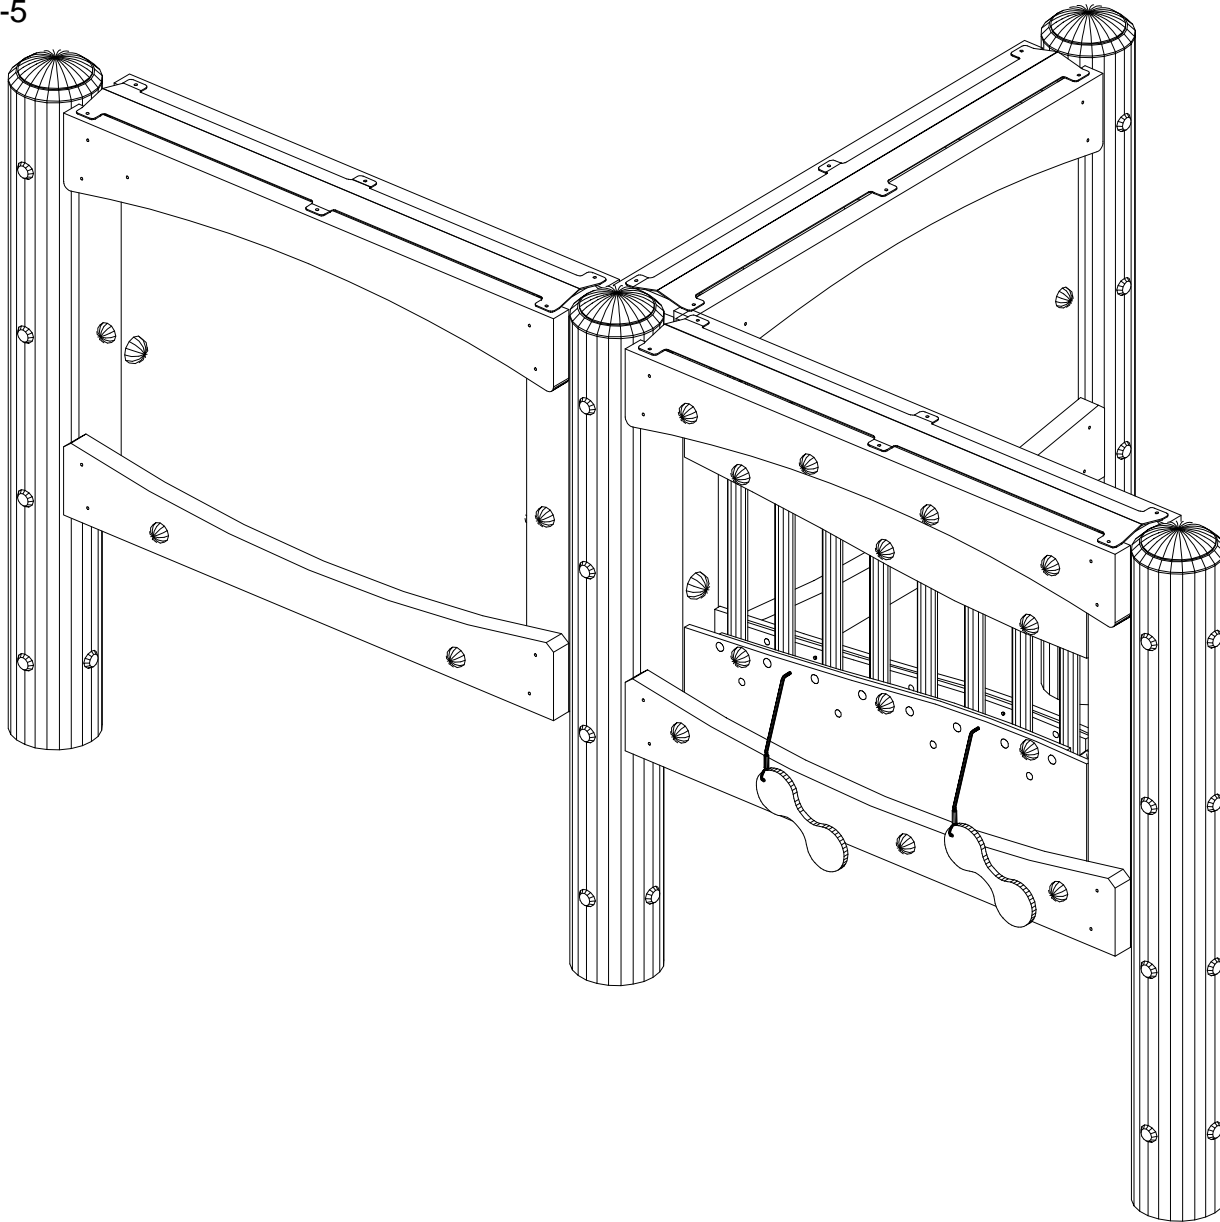

# BigToys<sup>®</sup>

A PLAYCORE company

EarlyWorks Structure 2-5

Layout Drawing

EC-010

ISO View

## EarlyWorks Structure 2-5

### Layout Drawing

EC-010

Scale Plan View

Structure Dimension:	8'-4" x 4'-6"
Estimated Concrete:	5 ft. <sup>3</sup> (.14m <sup>3</sup> )
Estimated Hours to Install:	6
Plan View Scale:	1/4"=1'-0"

## EarlyWorks Structure 2-5

Layout Drawing

EC-010

Large Plan View