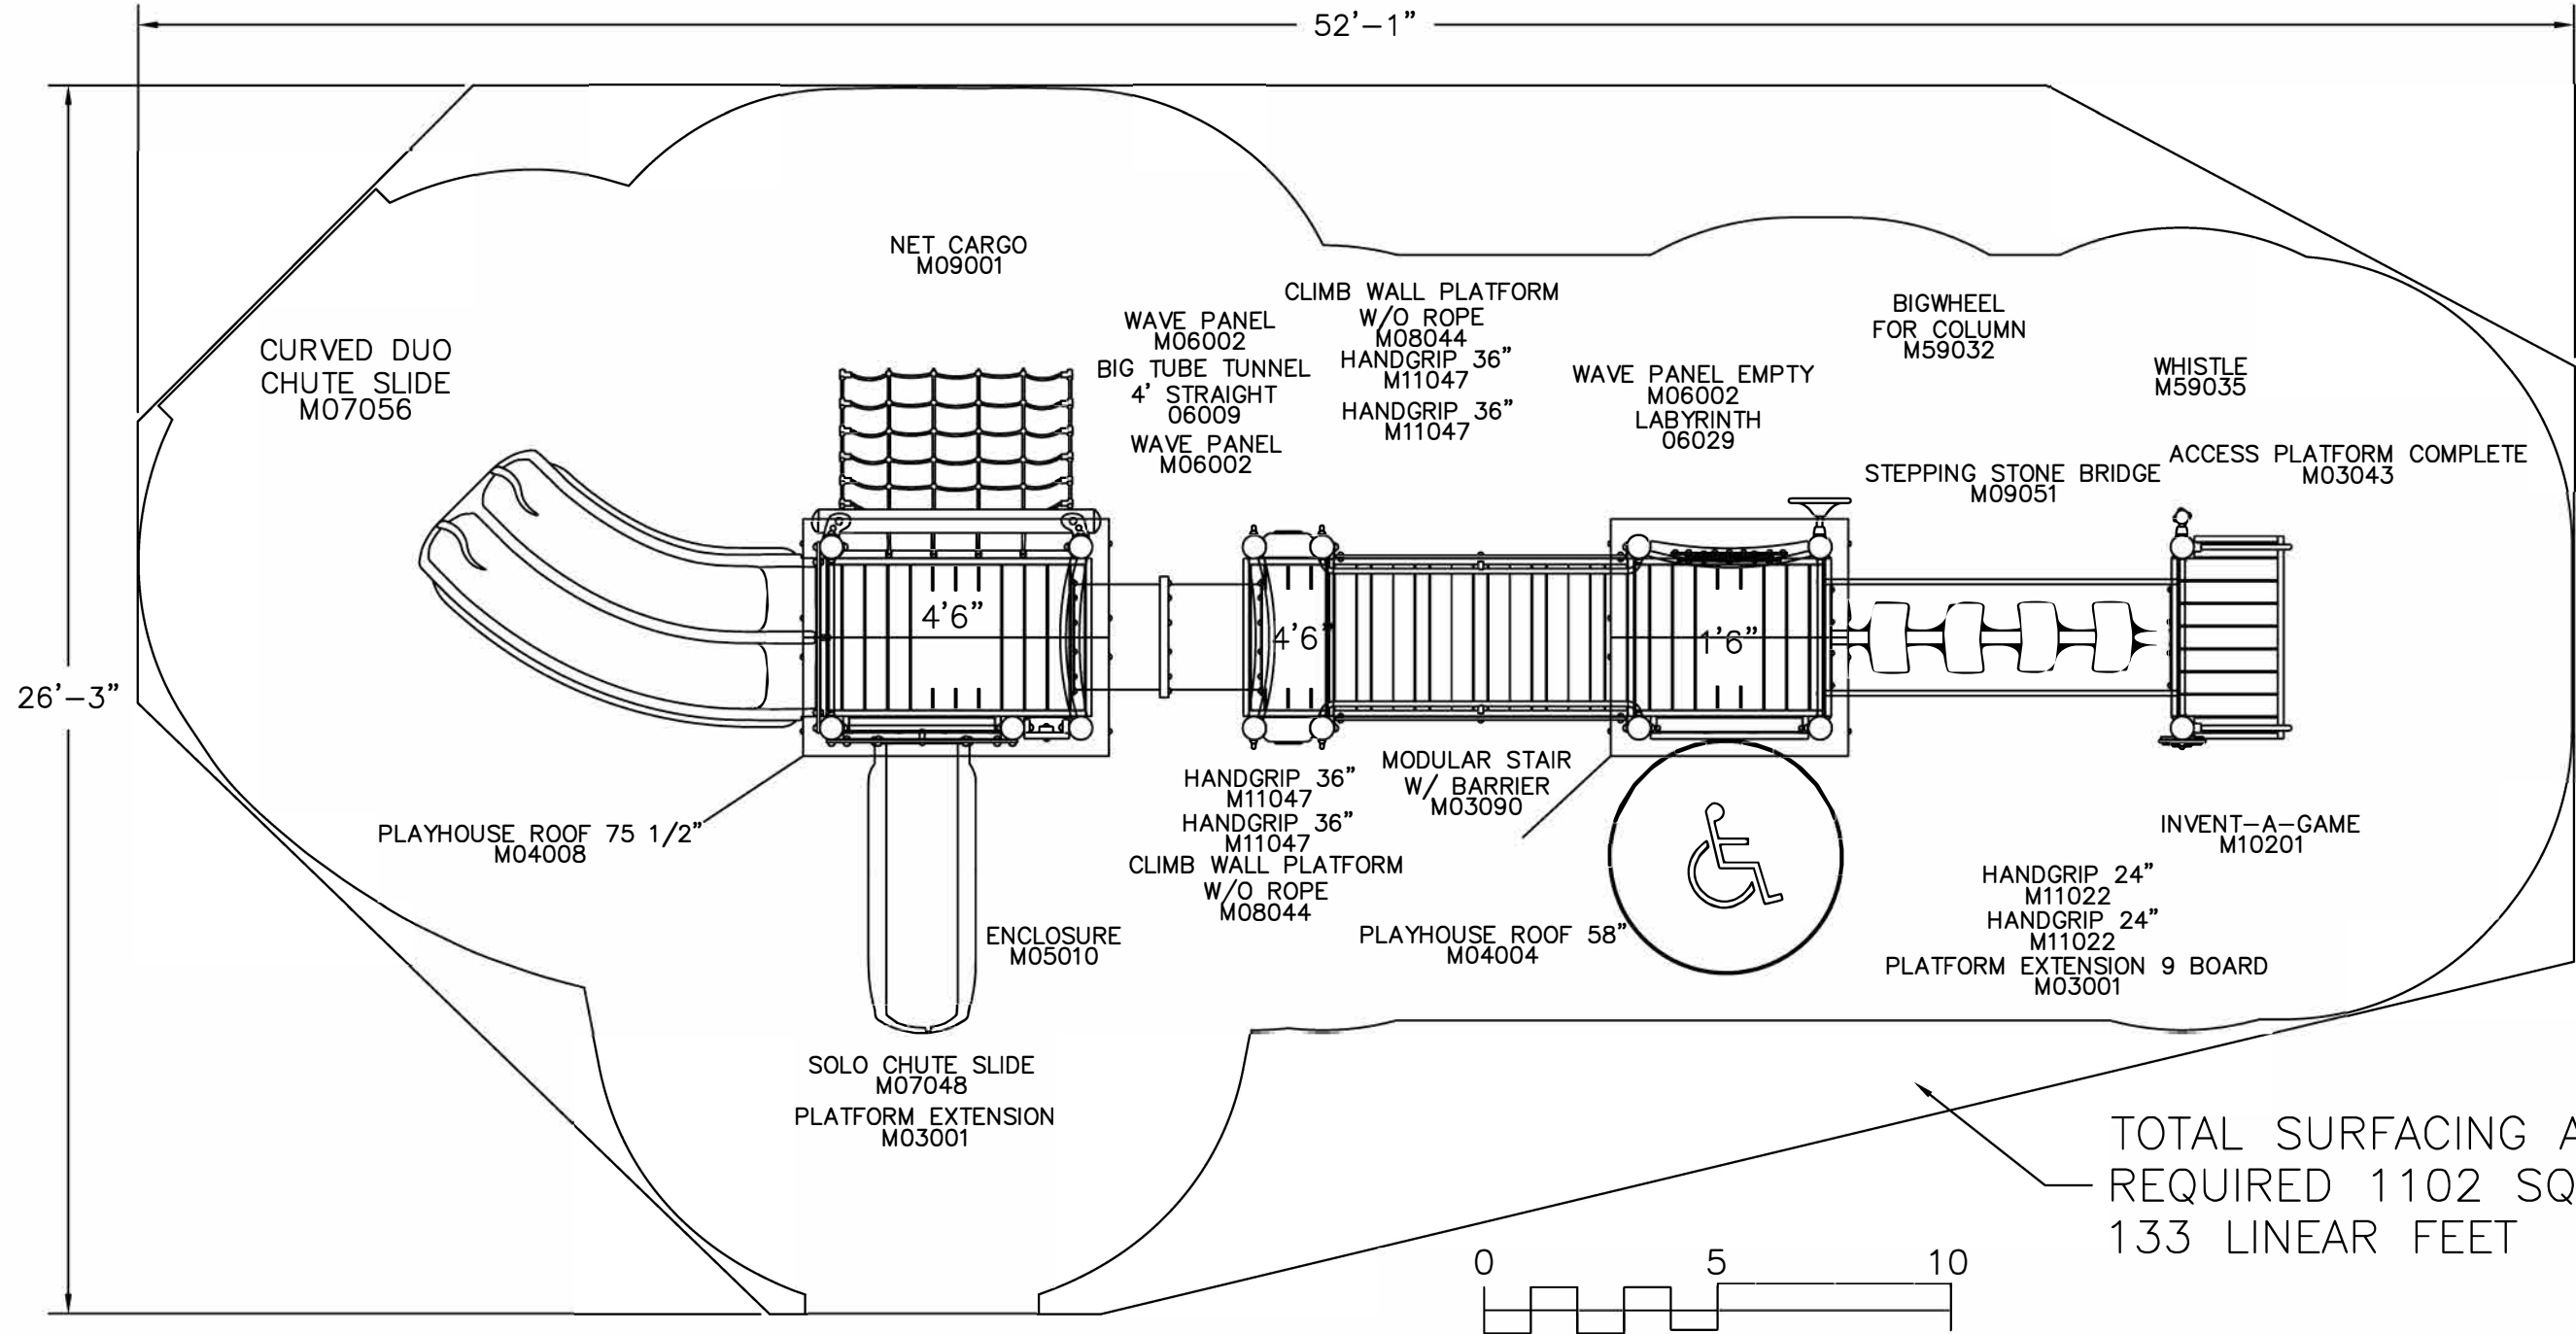

Fortress

This play equipment is recommended for children ages 2-5

Scale: 1/4" = 1'-0" This drawing can be scaled only when in an 11" x 17" format

Drawn By: Jason Roberts Date: 05/19/16 Quote Number: MEC432

User Capacity 25 - 35 Critical Fall Height 4'-6"

Big Toys

It is the manufacturer's opinion that the structure shown herein complies with current ada standards concerning accessibility if used with proper accessible surfacing and together with other necessary ground level play equipment.