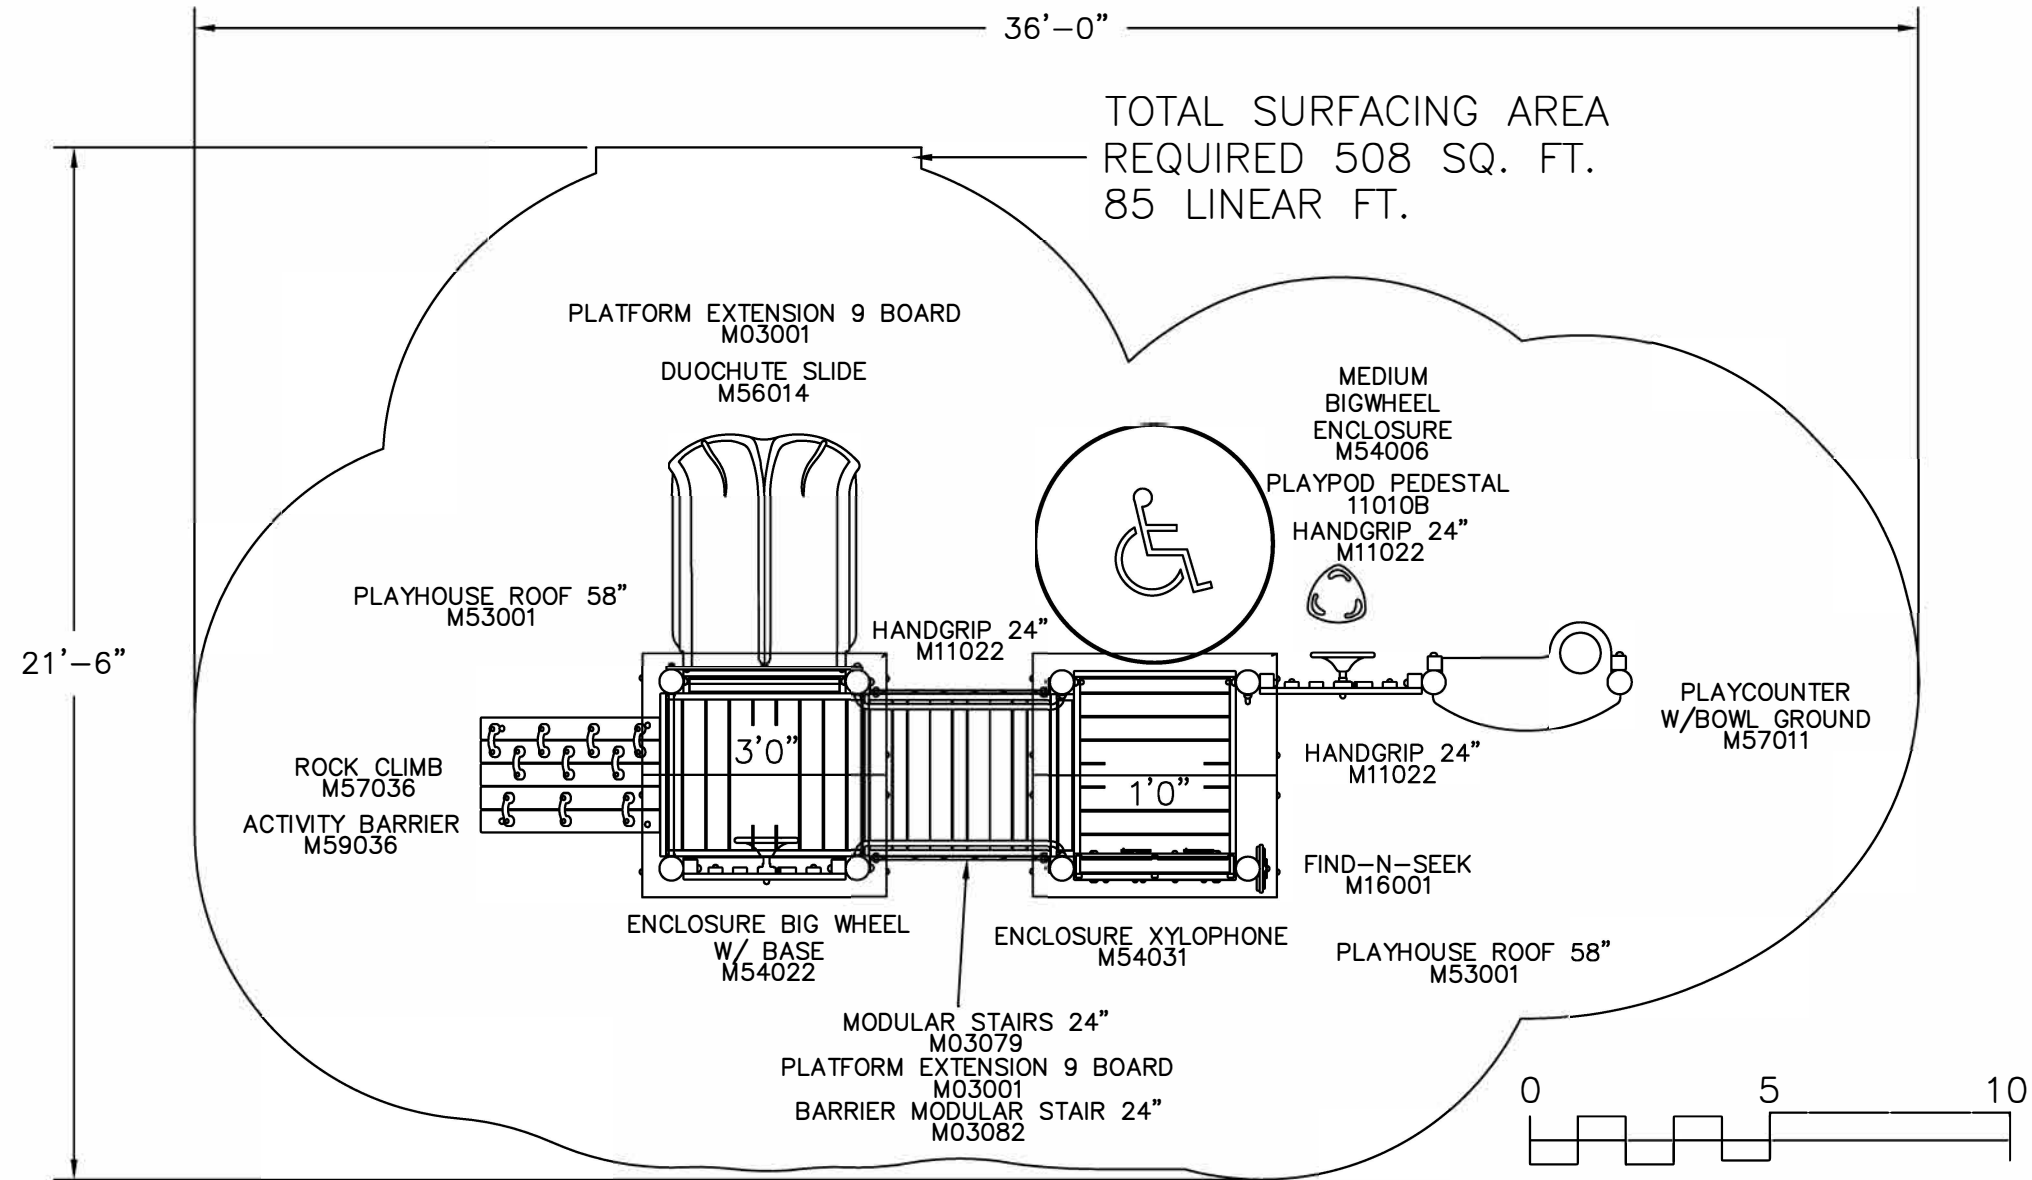

Discovery
MEC-401

This play equipment is recommended for children ages 2-5

Scale: 1/4" = 1'-0"
This drawing can be scaled only when in an 11" x 17" format

Drawn By:
Jason Roberts
Date:
04/10/2018
Quote Number:
MEC-401

User Capacity	15 - 25
Critical Fall Height	3'-0"

Bigtoys

It is the manufacturer's opinion that the structure shown herein complies with current ada standards concerning accessibility if used with proper accessible surfacing and together with other necessary ground level play equipment.