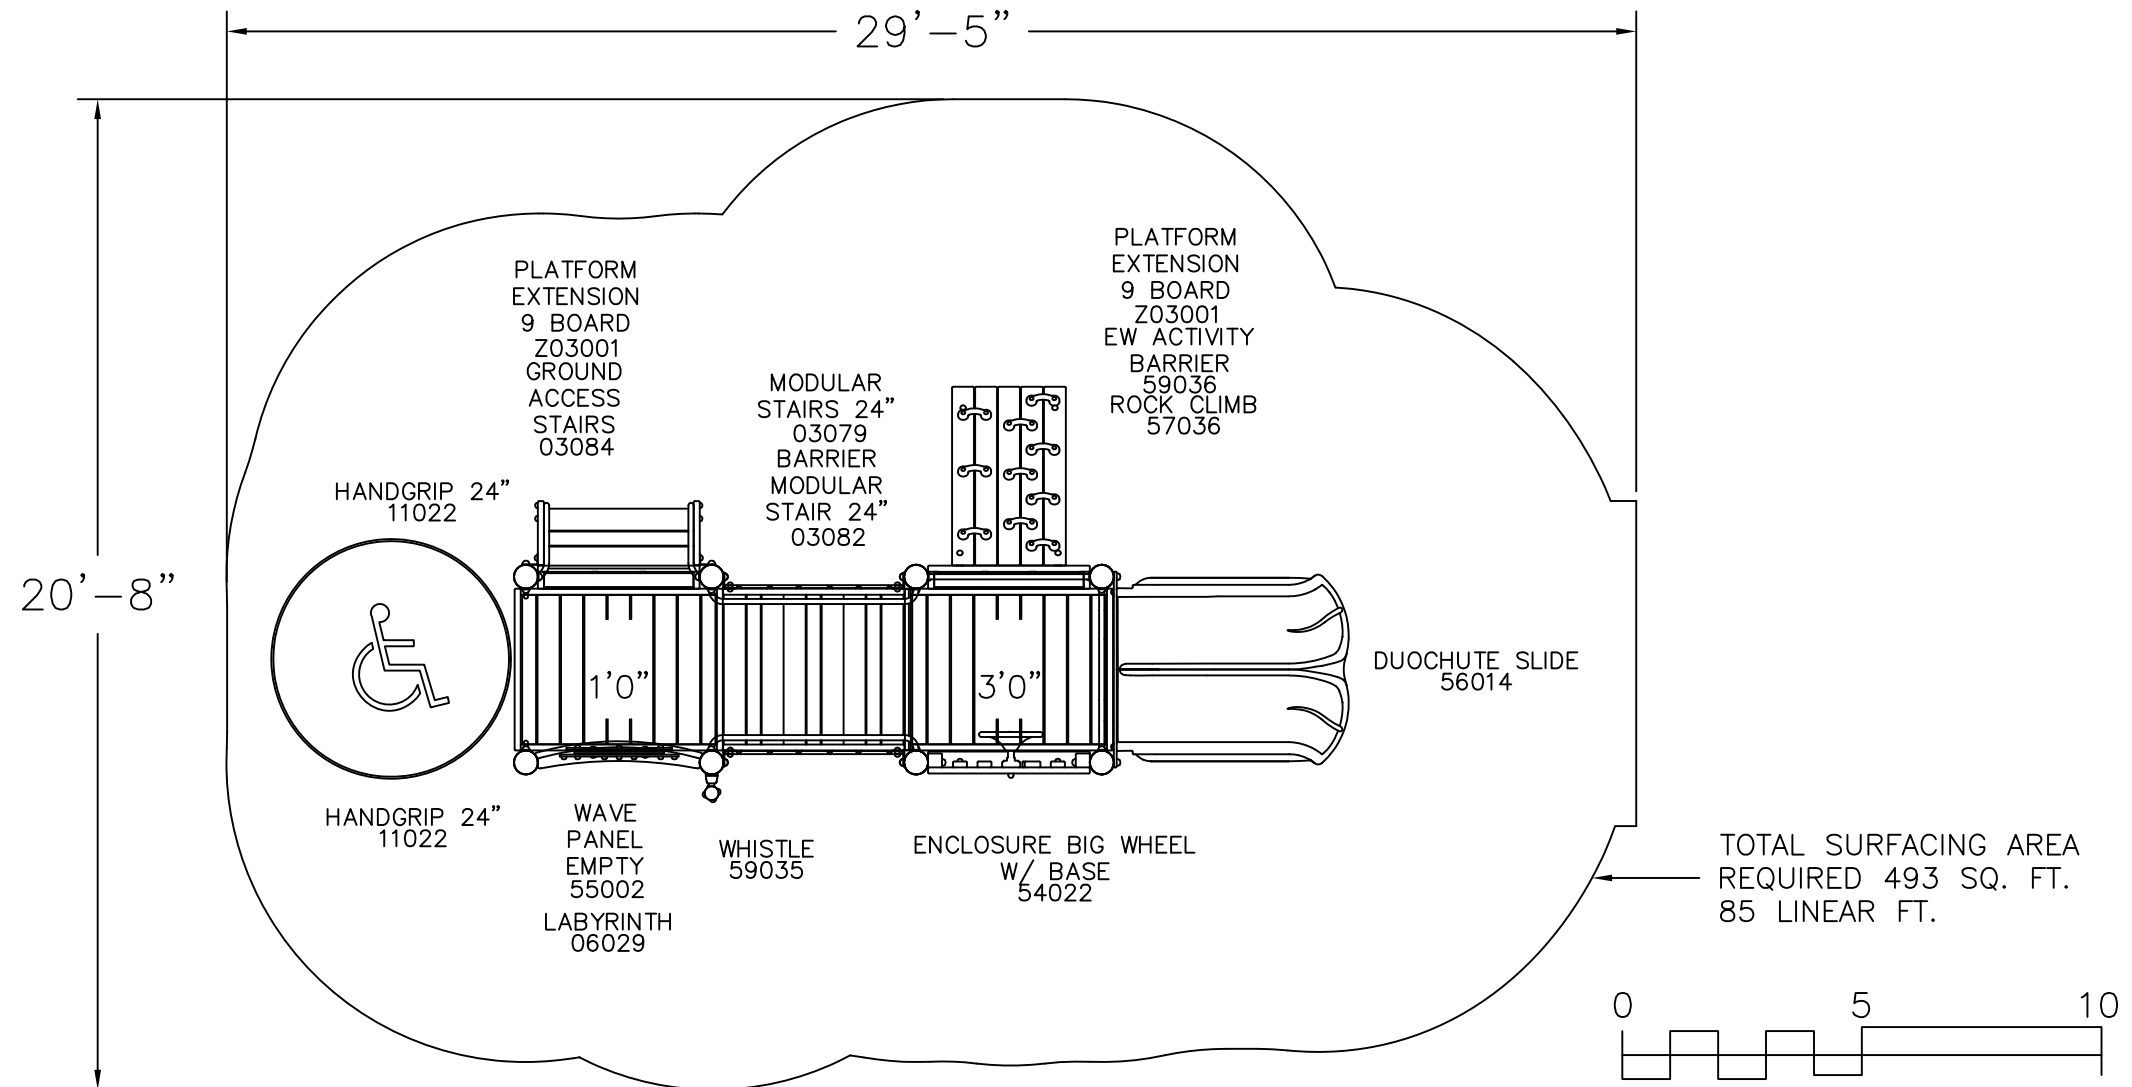

Chalet
EC-655

This play equipment is recommended for children ages 2-5

Scale: 1/4" = 1'-0"
This drawing can be scaled only when in an 11" x 17" format

Drawn By: Jason Roberts
Date: 02/08/2018
Drawing Name: EC-655

BigToys

401 Chestnut Street, Ste. 410
Chattanooga, TN. 37402
800.727.1907 / www.bigtoys.com

Total Play Components	5
Elevated Play Components	4
Elevated Play Components Accessible by Ramp	0 Req. 0
Elevated Components Accessible by Transfer	4 Req. 2
Accessible Ground Level Components Shown	1 Req. 1
Different Types of Ground Level Components	1 Req. 1

User Capacity
15 - 20
Critical Fall Height
3'-0"

Bigtoys

It is the manufacturer's opinion that the structure shown herein complies with current ada standards concerning accessibility if used with proper accessible surfacing and together with other necessary ground level play equipment.
IMPORTANT: Never install play equipment over hard, unresilient surfaces such as asphalt, concrete, or compacted earth. It is the owner's responsibility to ensure the "minimum area required" contains an appropriate amount of resilient material to cushion accidental falls.