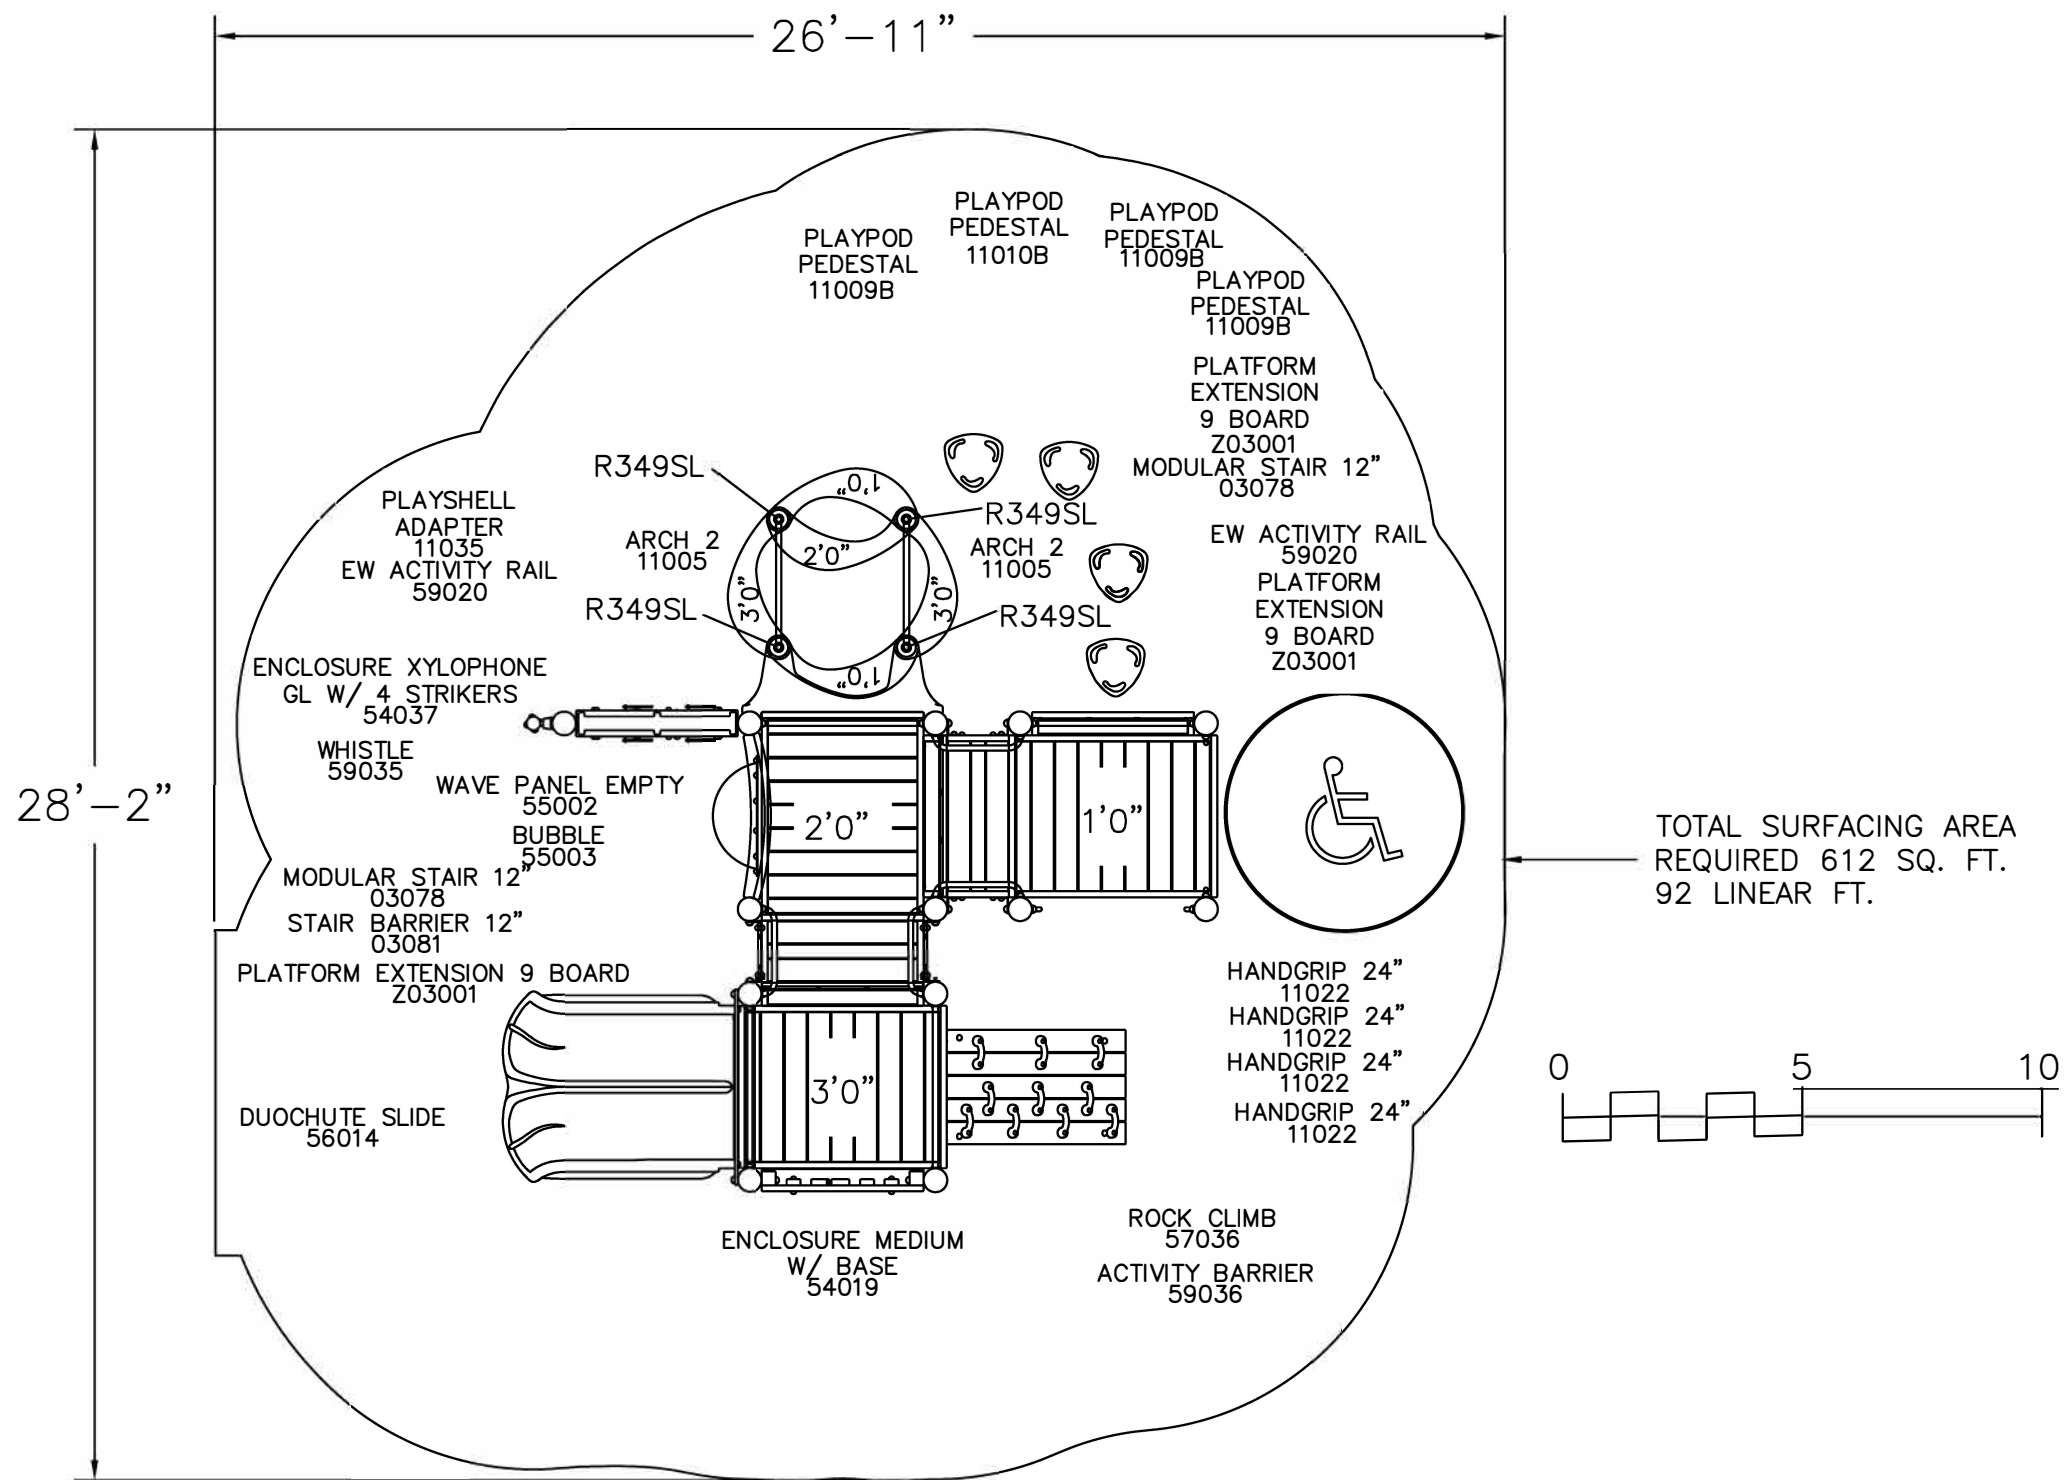

Commander

EC-405

Bigtoys

This play equipment is recommended for children ages 2-5

Minimum Area Required: 26'-11" x 28'-2"

Scale: 1/4" = 1'-0"
This drawing can be scaled only when in an 11" x 17" format

Drawn By: Jason Roberts
Date: 07/25/2018
Quote Number: EC-405

BigToys

544 Chestnut Street
Chattanooga, TN. 37402
866.814.8697 / www.bigtoys.com

Total Play Components	10
Elevated Play Components	5
Elevated Play Components Accessible by Ramp	0 Req. 0
Elevated Components Accessible by Transfer	5 Req. 3
Accessible Ground Level Components Shown	5 Req. 2
Different Types of Ground Level Components	2 Req. 2

User Capacity	20 - 30
Critical Fall Height	3'-0"

It is the manufacturer's opinion that the structure shown herein complies with current ada standards concerning accessibility if used with proper accessible surfacing and together with other necessary ground level play equipment.
IMPORTANT: Never install play equipment over hard, unresilient surfaces such as asphalt, concrete, or compacted earth. It is the owner's responsibility to ensure the "minimum area required" contains an appropriate amount of resilient material to cushion accidental falls.