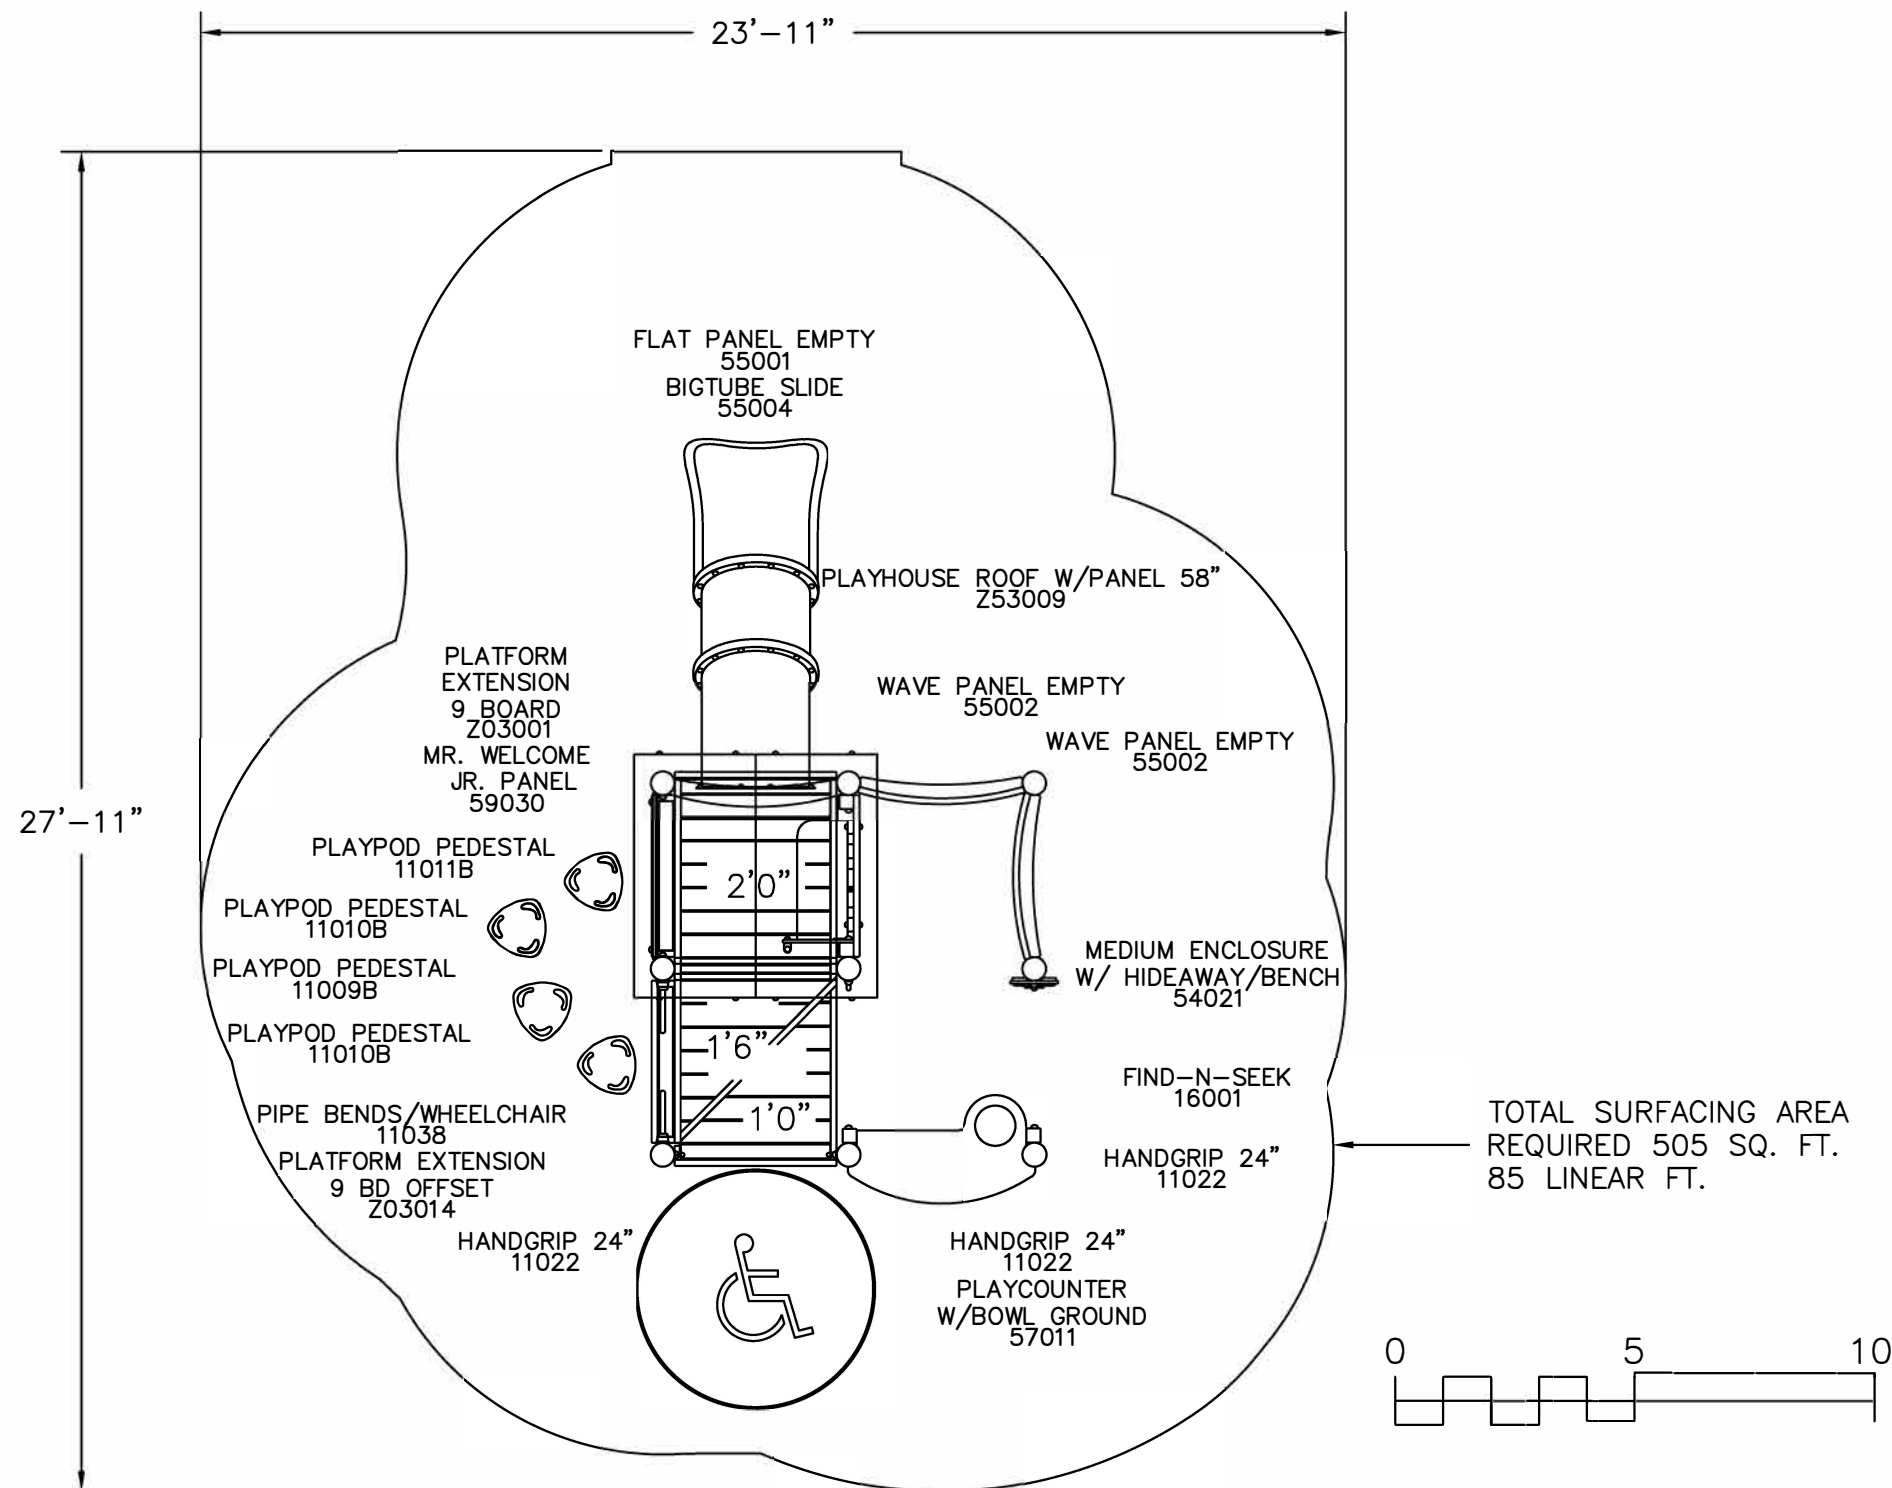

Hideaway Green Roof

EC-400-G

Bigtoys

This play equipment is recommended for children ages 2-5

Minimum Area Required: 23'-11" x 27'-11"

Scale: 1/4" = 1'-0"
This drawing can be scaled only when in an 11" x 17" format

Drawn By: Jason Roberts
Date: 07/25/2018
Quote Number: EC-400-G

BigToys

544 Chestnut Street
Chattanooga, TN. 37402
866.814.8697 / www.bigtoys.com

Total Play Components	10
Elevated Play Components	4
Elevated Play Components Accessible by Ramp	0 Req. 0
Elevated Components Accessible by Transfer	4 Req. 2
Accessible Ground Level Components Shown	5 Req. 1
Different Types of Ground Level Components	4 Req. 1

User Capacity	15-20
Critical Fall Height	2'-0"

It is the manufacturer's opinion that the structure shown herein complies with current ada standards concerning accessibility if used with proper accessible surfacing and together with other necessary ground level play equipment. **IMPORTANT:** Never install play equipment over hard, unresilient surfaces such as asphalt, concrete, or compacted earth. It is the owner's responsibility to ensure the "minimum area required" contains an appropriate amount of resilient material to cushion accidental falls.