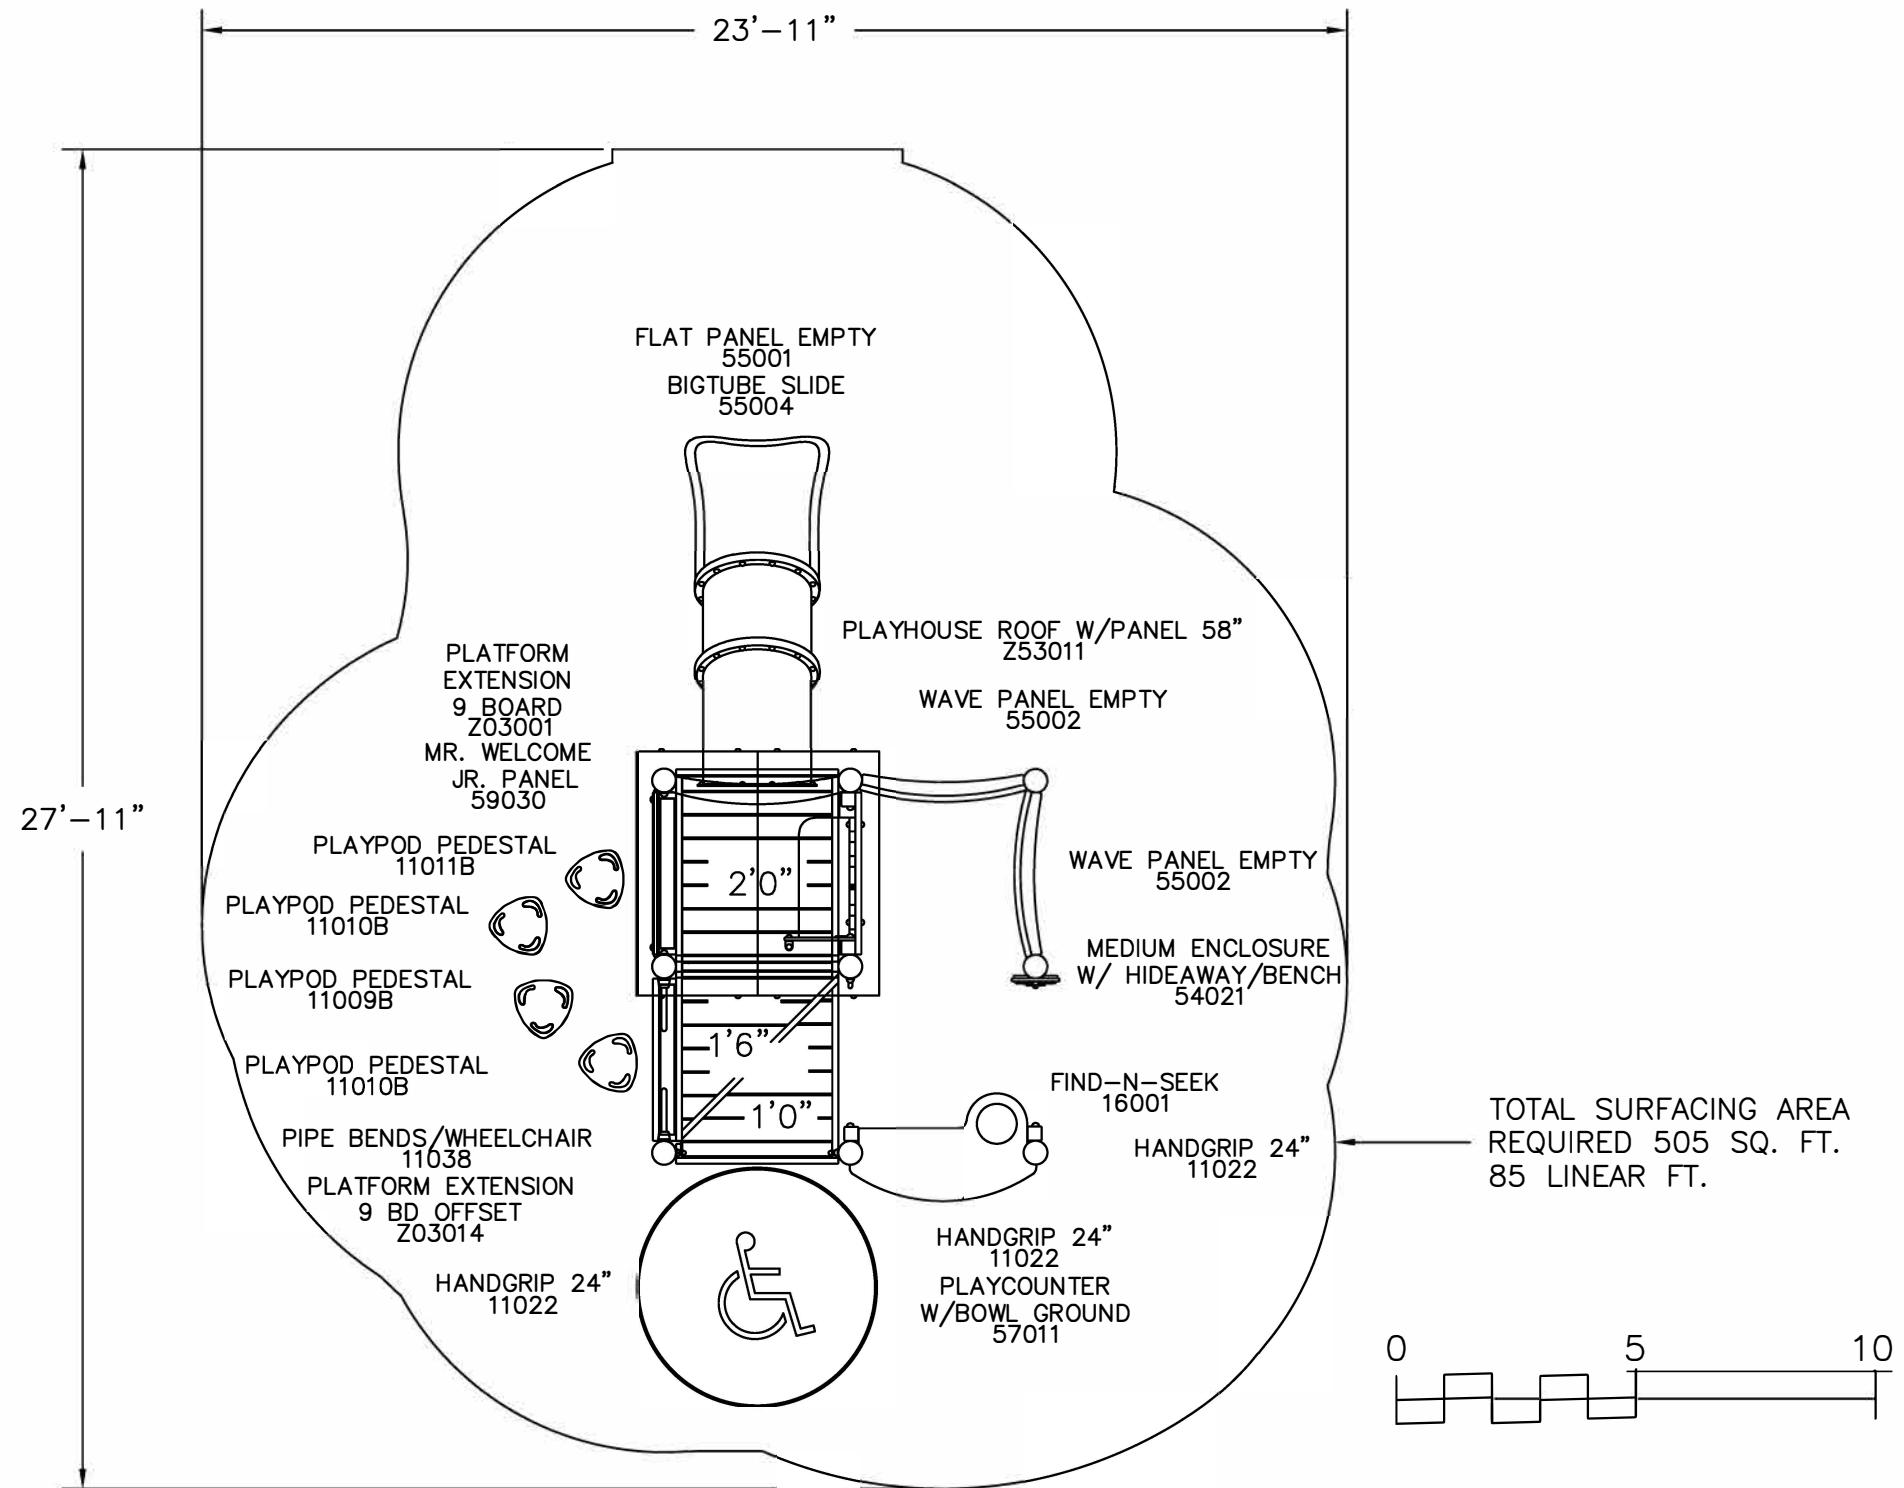

Hideaway Blue Roof

EC-400-B

Bigtoys

This play equipment is recommended for children ages 2-5

Minimum Area Required: 23'-11" x 27'-11"

Scale: 1/4" = 1'-0"
This drawing can be scaled only when in an 11" x 17" format

Drawn By: Jason Roberts
Date: 07/24/2018
Quote Number: EC-400-B

BigToys

544 Chestnut Street
Chattanooga, TN. 37402
866.814.8697 / www.bigtoys.com

Total Play Components	10
Elevated Play Components	4
Elevated Play Components Accessible by Ramp	0 Req. 0
Elevated Components Accessible by Transfer	4 Req. 2
Accessible Ground Level Components Shown	6 Req. 1
Different Types of Ground Level Components	4 Req. 1

User Capacity	15-20
Critical Fall Height	2'-0"

It is the manufacturer's opinion that the structure shown herein complies with current ada standards concerning accessibility if used with proper accessible surfacing and together with other necessary ground level play equipment. **IMPORTANT:** Never install play equipment over hard, unresilient surfaces such as asphalt, concrete, or compacted earth. It is the owner's responsibility to ensure the "minimum area required" contains an appropriate amount of resilient material to cushion accidental falls.