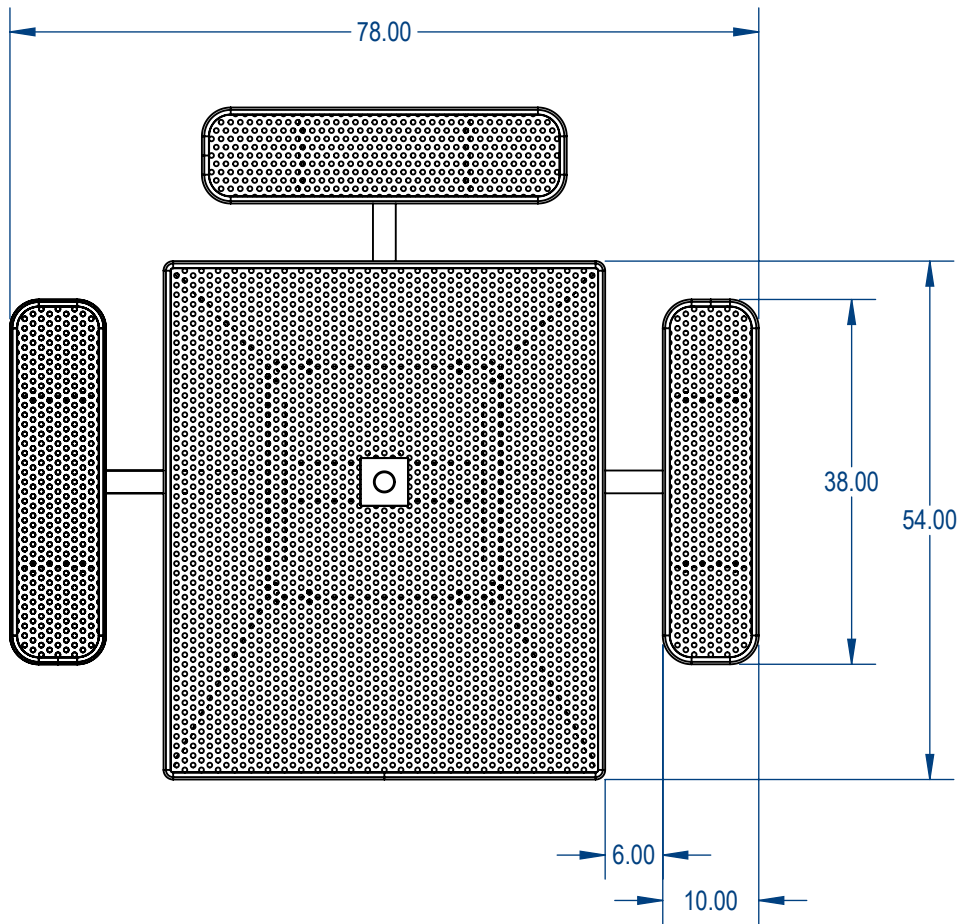

TOP VIEW

Mfg. by Advantage Panels & Fence, Inc.

MYTCOAT

Commercial Outdoor Furniture

www.mytcoat.com

PROPRIETARY AND CONFIDENTIAL

THE INFORMATION CONTAINED IN THIS DRAWING IS THE SOLE PROPERTY OF Advantage Panels & Fence, Inc. PO Box 1790 Whitney, TX. ANY REPRODUCTION IN PART OR AS A WHOLE WITHOUT THE WRITTEN PERMISSION OF Advantage Panels & Fence, Inc. PO Box 1790 Whitney, TX. IS PROHIBITED.

	NAME	DATE
DRAWN	GM	6/3/2016
SALES APPR.		
CLIENT APPR.		
MFG APPR.		
Q.A.		

Design By -

CADWorksPro^{gip}
design studio

gilm@cadworkspro.com
1147 Brook Forest Ave | Suite 228 | Shorewood, IL 60404

AAdvantage Panels & Fence, Inc.

TITLE:

Nexus Style Square Table
Perforated Metal Version

SIZE	DWG. NO.	REV
A	NSST3IGM-003	

WEIGHT:

SHEET 3 OF 3