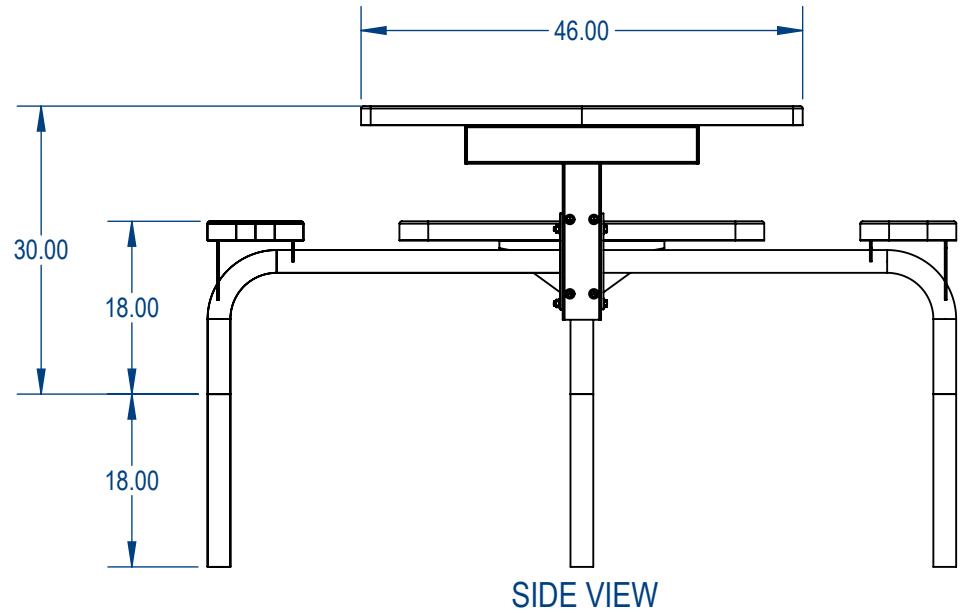

TOP VIEW

Mfg. by Advantage Panels & Fence, Inc.

MYTCOAT

Commercial Outdoor Furniture

www.mytcoat.com

PROPRIETARY AND CONFIDENTIAL

THE INFORMATION CONTAINED IN THIS DRAWING IS THE SOLE PROPERTY OF Advantage Panels & Fence, Inc. PO Box 1790 Whitney, TX. ANY REPRODUCTION IN PART OR AS A WHOLE WITHOUT THE WRITTEN PERMISSION OF Advantage Panels & Fence, Inc. PO Box 1790 Whitney, TX. IS PROHIBITED.

	NAME	DATE
DRAWN	GM	6/3/2016
SALES APPR.		
CLIENT APPR.		
MFG APPR.		
Q.A.		

Design By -

CADWorksPro^{gip}
design studio

gilm@cadworkspro.com
1147 Brook Forest Ave | Suite 228 | Shorewood, IL 60404

AAdvantage Panels & Fence, Inc.

TITLE:

Nexus Style Square Table
Perforated Metal Version

SIZE	DWG. NO.	REV
A	NSST3IGM-003	

WEIGHT:

SHEET 3 OF 3