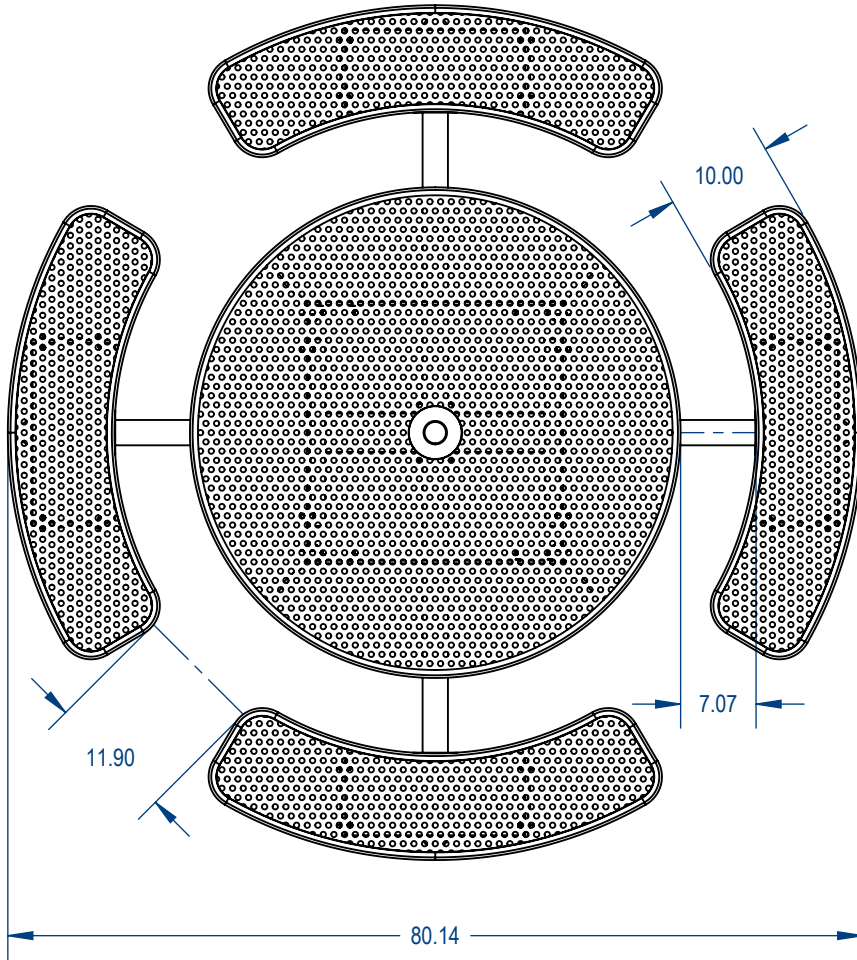

TOP VIEW

SIDE VIEW

Mfg. by Advantage Panels & Fence, Inc.

MYTCOAT

Commercial Outdoor Furniture

www.mytcoat.com

PROPRIETARY AND CONFIDENTIAL

THE INFORMATION CONTAINED IN THIS DRAWING IS THE SOLE PROPERTY OF Advantage Panels & Fence, Inc. PO Box 1790 Whitney, TX. ANY REPRODUCTION IN PART OR AS A WHOLE WITHOUT THE WRITTEN PERMISSION OF Advantage Panels & Fence, Inc. PO Box 1790 Whitney, TX. IS PROHIBITED.

CADWorksPro
design studio

gilm@cadworkspro.com
1147 Brook Forest Ave | Suite 228 | Shorewood, IL 60404

AAdvantage Panels & Fence, Inc.

TITLE:

Nexus Style Round Table
Perforated Metal Version

SIZE
A

DWG. NO.
NSRT-IG-003

REV

WEIGHT:

SHEET 3 OF 3