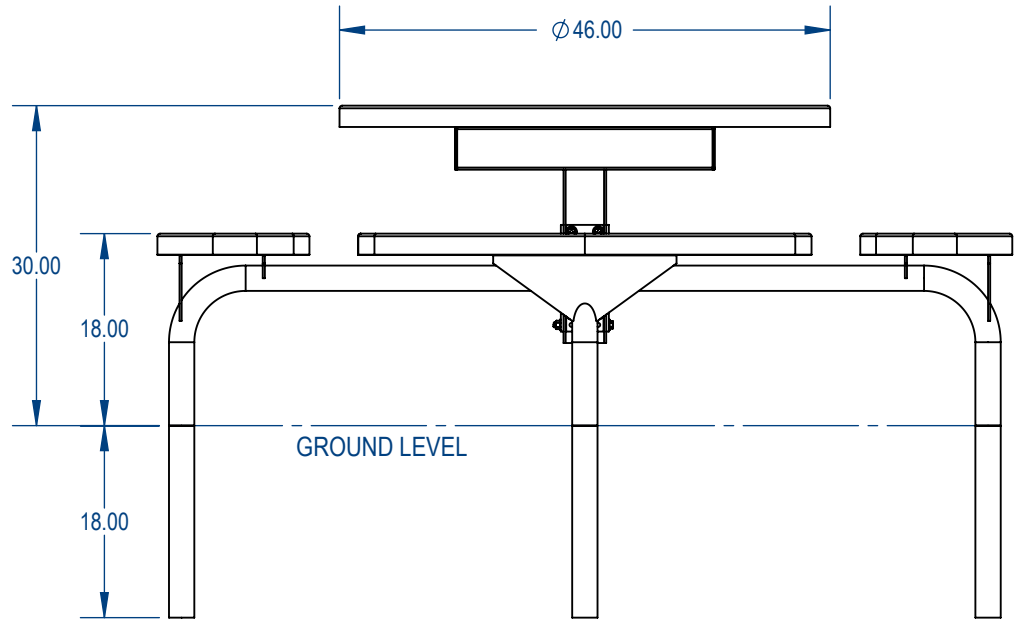

TOP VIEW

SIDE VIEW

Mfg. by Advantage Panels & Fence, Inc.

MYTCOAT

Commercial Outdoor Furniture

www.mytcoat.com

PROPRIETARY AND CONFIDENTIAL

THE INFORMATION CONTAINED IN THIS DRAWING IS THE SOLE PROPERTY OF Advantage Panels & Fence, Inc. PO Box 1790 Whitney, TX. ANY REPRODUCTION IN PART OR AS A WHOLE WITHOUT THE WRITTEN PERMISSION OF Advantage Panels & Fence, Inc. PO Box 1790 Whitney, TX. IS PROHIBITED.

CADWorksPro
design studio

gilm@cadworkspro.com
1147 Brook Forest Ave | Suite 228 | Shorewood, IL 60404

AAdvantage Panels & Fence, Inc.

TITLE:

Nexus Style Round Table
Perforated Metal Version

SIZE
A

DWG. NO.
NSRT-IG-003

REV

WEIGHT:

SHEET 3 OF 3