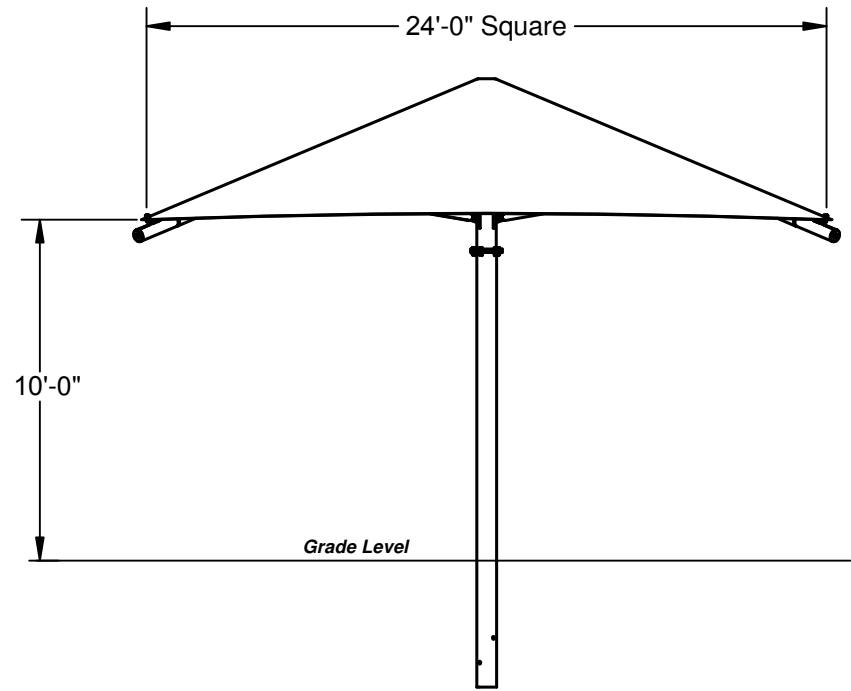

SQUARE UMBRELLA SHADE

24' x 24' x 10'

MODEL #:
 SU242410IG (With Glide Elbows)
 SD242410IN (Without Glide Elbows)

REF.#	PART DESCRIPTION	QTY.
1	Ø8.6" Column - Embedded	1
2	Ø8.6" Crown - With Four Sockets	1
3	Ø5.0" Rafter - Swaged With Bracket	4
4	Strut - Rigid Fixed	4
5	Fabric - With Cable Insert	1
6	Frame Hardware Kit	1

ELEVATION VIEW

FOOTING DETAIL

*Footing design based on 1500 PSF soil bearing pressure.