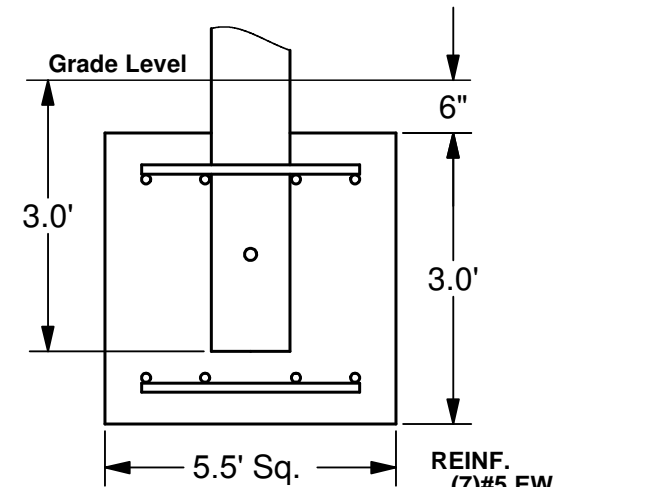

SQUARE UMBRELLA SHADE

24' x 24' x 10'

MODEL #:
 SU242410IG (With Glide Elbows)
 SD242410IN (Without Glide Elbows)

REF.#	PART DESCRIPTION	QTY.
1	Ø8.6" Column - Embedded	1
2	Ø8.6" Crown - With Four Sockets	1
3	Ø5.0" Rafter - Swaged With Bracket	4
4	Strut - Rigid Fixed	4
5	Fabric - With Cable Insert	1
6	Frame Hardware Kit	1

ELEVATION VIEW

FOOTING DETAIL

*Footing design based on 1500 PSF soil bearing pressure.