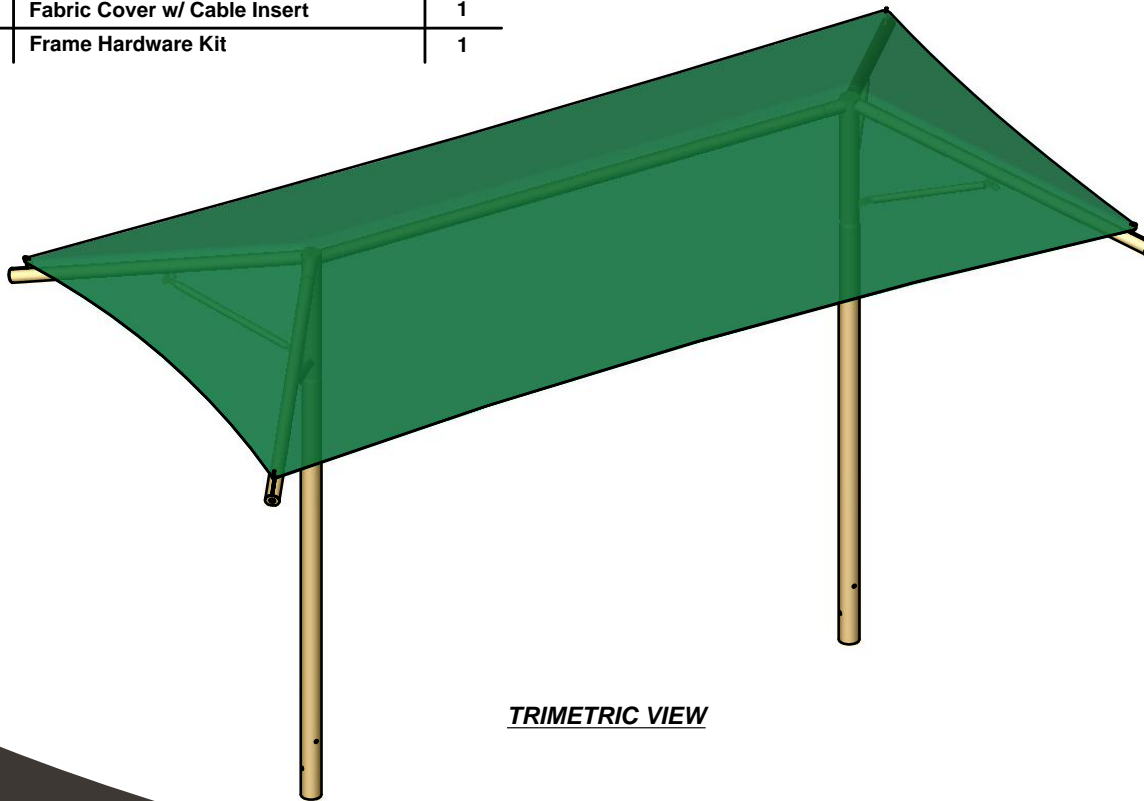

DUAL COLUMN UMBRELLA SHADE

24' x 14' x 10'

MODEL #:
 RU241410IG (With Glide Elbows)
 RU241410IN (Without Glide Elbows)

REF.#	PART DESCRIPTION	QTY.
1	Ø5.0" Embedded Column	2
2	Ø5.0" Crown - With Three Sockets	2
3	Ø3.5" Rafter - Swaged With Bracket	4
4	Ø3.5" Ridge Pole - Swaged	1
5	Strut - Rigid Fixed	4
6	Fabric Cover w/ Cable Insert	1
7	Frame Hardware Kit	1

TRIMETRIC VIEW

FOOTING DETAIL
 *Footing design based on 1500 PSF soil bearing pressure.