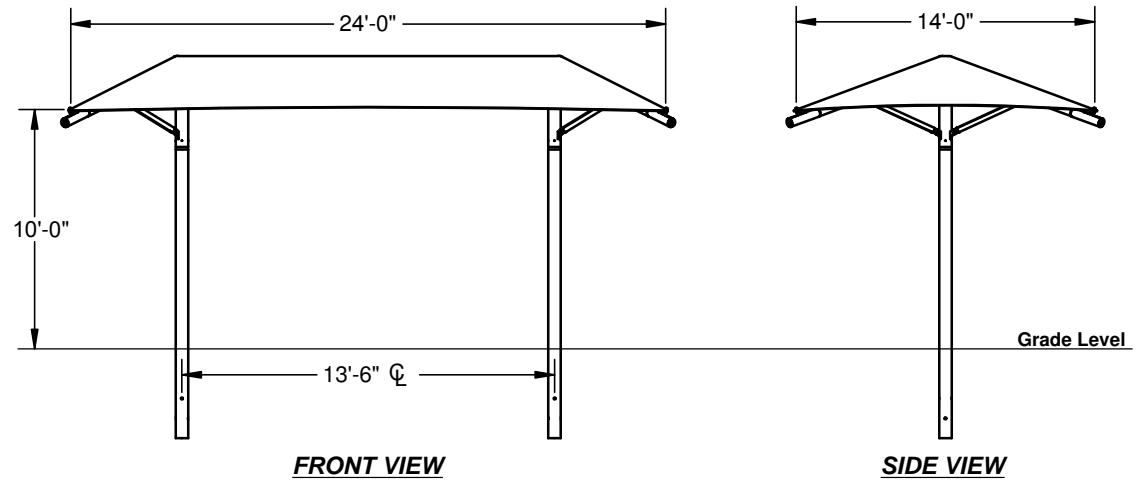

DUAL COLUMN UMBRELLA SHADE

24' x 14' x 10'

MODEL #:
 RU241410IG (With Glide Elbows)
 RU241410IN (Without Glide Elbows)

REF.#	PART DESCRIPTION	QTY.
1	Ø5.0" Embedded Column	2
2	Ø5.0" Crown - With Three Sockets	2
3	Ø3.5" Rafter - Swaged With Bracket	4
4	Ø3.5" Ridge Pole - Swaged	1
5	Strut - Rigid Fixed	4
6	Fabric Cover w/ Cable Insert	1
7	Frame Hardware Kit	1

TRIMETRIC VIEW

FOOTING DETAIL
 *Footing design based on 1500 PSF soil bearing pressure.