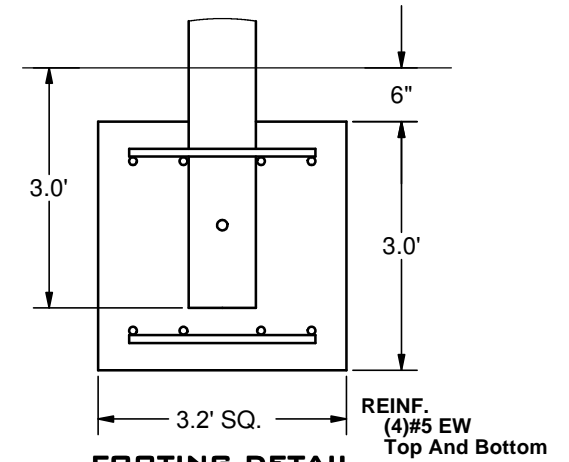

DUAL COLUMN UMBRELLA SHADE

24' x 14' x 10'

MODEL #:
 RU241410IG (With Glide Elbows)
 RU241410IN (Without Glide Elbows)

REF.#	PART DESCRIPTION	QTY.
1	Ø5.0" Embedded Column	2
2	Ø5.0" Crown - With Three Sockets	2
3	Ø3.5" Rafter - Swaged With Bracket	4
4	Ø3.5" Ridge Pole - Swaged	1
5	Strut - Rigid Fixed	4
6	Fabric Cover w/ Cable Insert	1
7	Frame Hardware Kit	1

TRIMETRIC VIEW

FOOTING DETAIL
 *Footing design based on 1500 PSF soil bearing pressure.