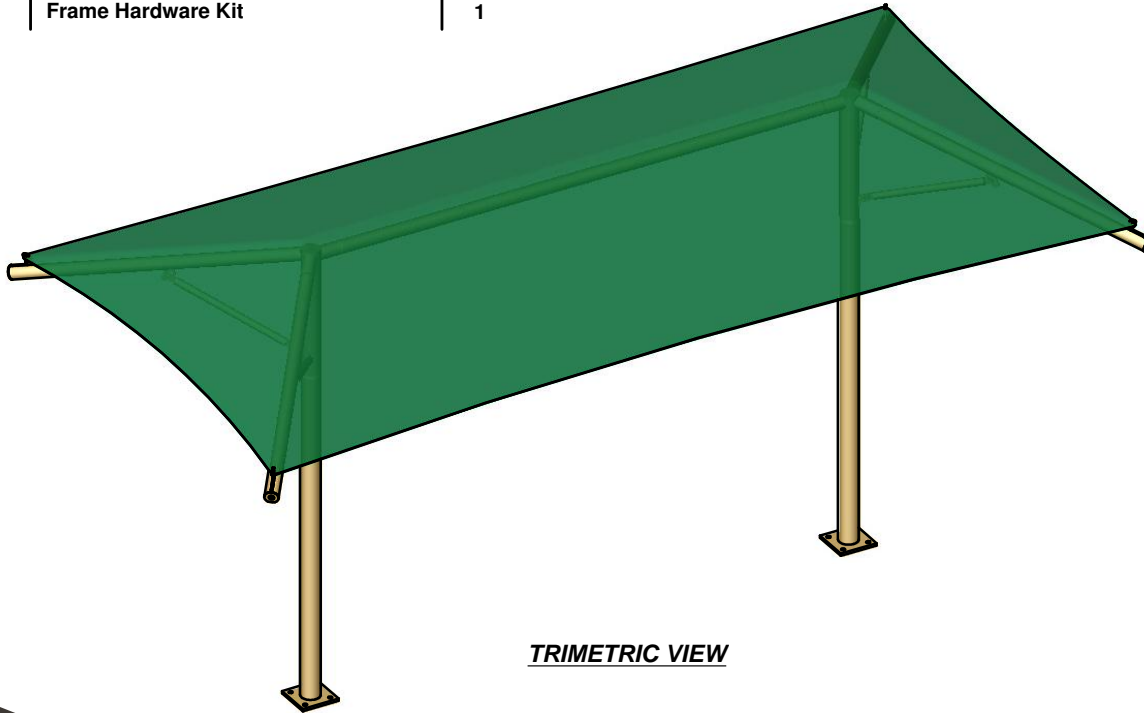

DUAL COLUMN UMBRELLA SHADE

24' x 14' x 8'

MODEL #:
 RU241408SG (With Glide Elbows)
 RU241408SN (Without Glide Elbows)

FRONT VIEW

SIDE VIEW

REF.#	PART DESCRIPTION	QTY.
1	Ø5.0" Surface Mount Column	2
2	Ø5.0" Crown - With Three Sockets	2
3	Ø3.5" Rafter - Swaged With Bracket	4
4	Ø3.5" Ridge Pole - Swaged	1
5	Strut - Rigid Fixed	4
6	Fabric Cover w/ Cable Insert	1
7	Frame Hardware Kit	1

TRIMETRIC VIEW

*Footing design based on 1500 PSF soil bearing pressure.