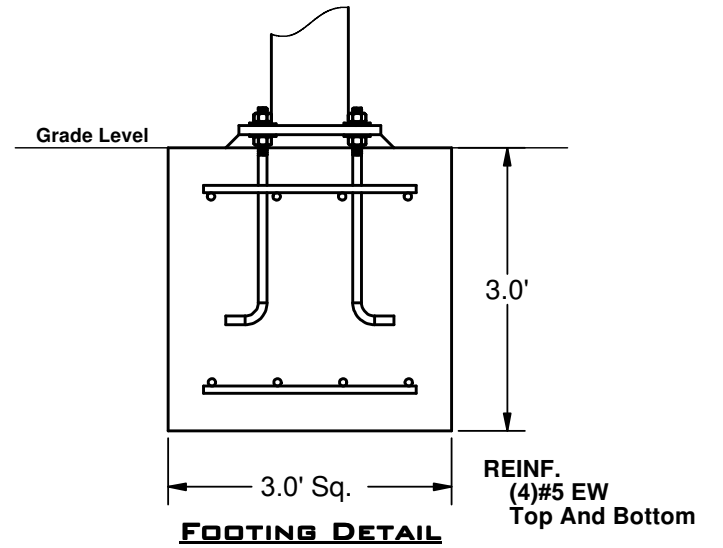

DUAL COLUMN UMBRELLA SHADE

24' x 14' x 8'

MODEL #:
 RU241408SG (With Glide Elbows)
 RU241408SN (Without Glide Elbows)

FRONT VIEW

SIDE VIEW

REF.#	PART DESCRIPTION	QTY.
1	Ø5.0" Surface Mount Column	2
2	Ø5.0" Crown - With Three Sockets	2
3	Ø3.5" Rafter - Swaged With Bracket	4
4	Ø3.5" Ridge Pole - Swaged	1
5	Strut - Rigid Fixed	4
6	Fabric Cover w/ Cable Insert	1
7	Frame Hardware Kit	1

TRIMETRIC VIEW

*Footing design based on 1500 PSF soil bearing pressure.