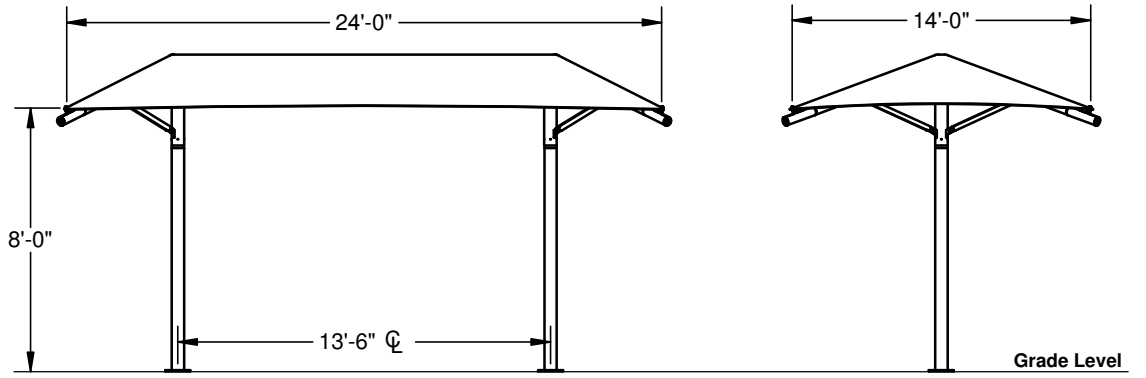

DUAL COLUMN UMBRELLA SHADE

24' x 14' x 8'

MODEL #:
 RU241408SG (With Glide Elbows)
 RU241408SN (Without Glide Elbows)

FRONT VIEW

SIDE VIEW

REF.#	PART DESCRIPTION	QTY.
1	Ø5.0" Surface Mount Column	2
2	Ø5.0" Crown - With Three Sockets	2
3	Ø3.5" Rafter - Swaged With Bracket	4
4	Ø3.5" Ridge Pole - Swaged	1
5	Strut - Rigid Fixed	4
6	Fabric Cover w/ Cable Insert	1
7	Frame Hardware Kit	1

TRIMETRIC VIEW

*Footing design based on 1500 PSF soil bearing pressure.