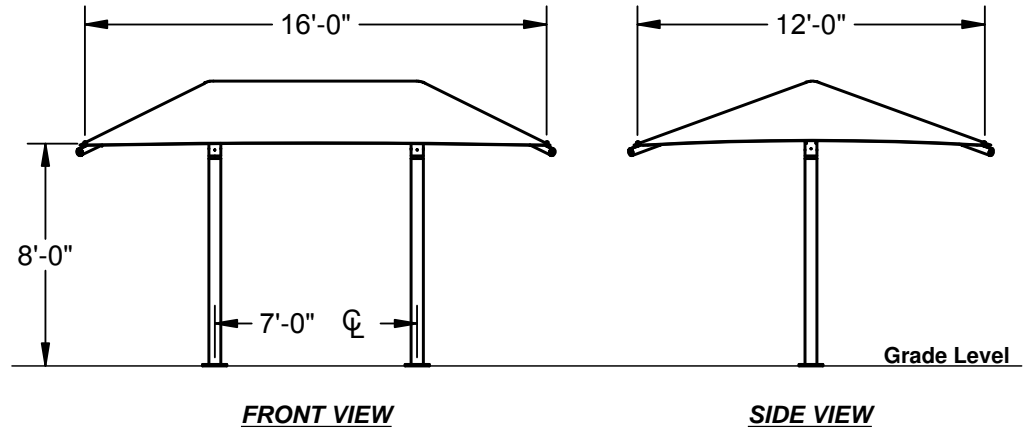

DUAL COLUMN UMBRELLA SHADE

16' x 12' x 8'

MODEL #:
 RU161208SG (With Glide Elbows)
 RU161208SN (Without Glide Elbows)

REF.#	PART DESCRIPTION	QTY.
1	Ø5.0" Surface Mount Column	2
2	Ø5.0" Crown - With Three Sockets	2
3	Ø2.88" Rafter - Swaged With Bracket	4
4	Ø2.88" Ridge Pole - Swaged	1
5	Strut - Rigid Fixed	4
6	Fabric Cover w/ Cable Insert	1
7	Frame Hardware Kit	1