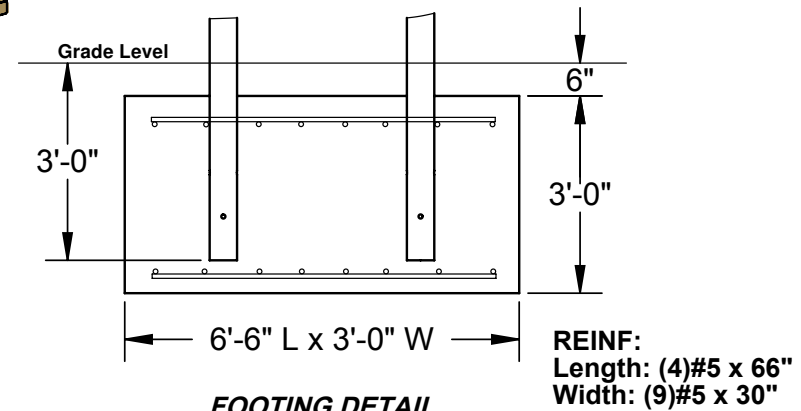

CANTILEVER/ CAR PARKING SHADE

36' x 18' x 9'

MODEL #:
RC361809IG (With Glide Elbows)
RC361809IN (Without Glide Elbows)

REF.#	PART DESCRIPTION	QTY.
1	6" Sq. Surface Mount Column	4
2	6" Sq. Beam With Platform Caps	2
3	Ø3 1/2" Angled Elbow	4
4	Ø3 1/2" Hip Rafter w/ Swaged End	4
5	Ø3 1/2" Ridge Pole w/ Swaged Ends	1
6	Ø3 1/2" Rectangle "Y" Connection	2
7	Fabric Cover With Cable Insert	1
8	Frame Hardware Kit	1

*Footing design based on 1500 PSF soil bearing pressure.

SUPERIOR
RECREATIONAL PRODUCTS

1050 Columbia Drive
Carrollton, Georgia
1.888.829.8997 | 770.834.2764 (f)

These drawings are for reference only and should not be used as construction details. Materials, fasteners, and foundations are subject to change if professionally sealed engineering drawings are required. Designed for 93 MPH Basic Wind Speed.