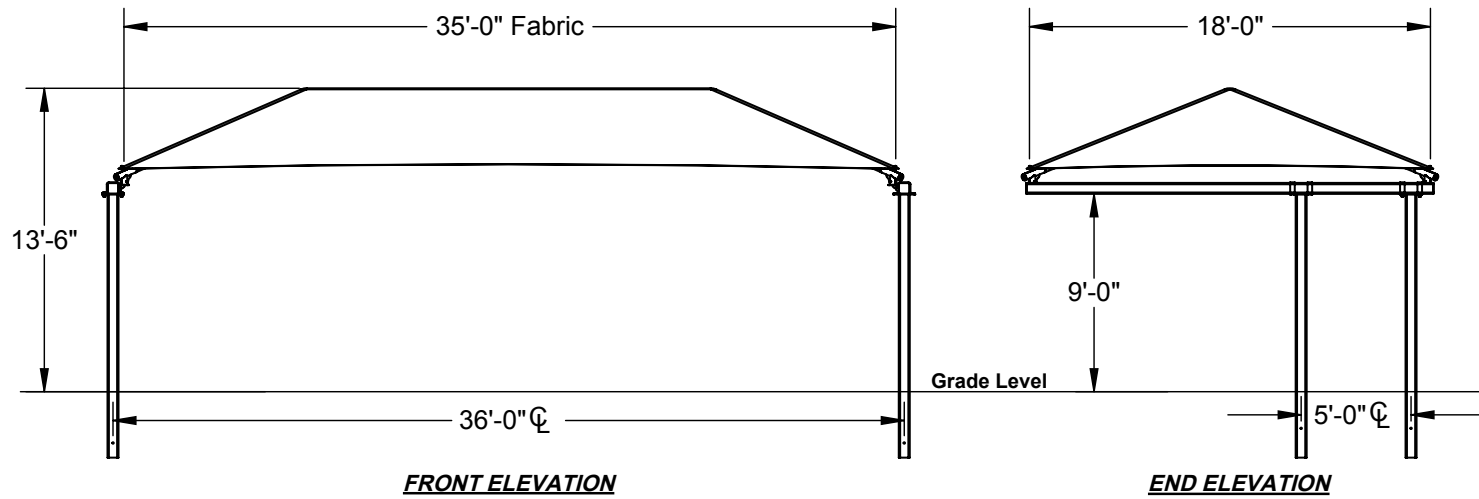

CANTILEVER/ CAR PARKING SHADE

36' x 18' x 9'

MODEL #:
RC361809IG (With Glide Elbows)
RC361809IN (Without Glide Elbows)

REF.#	PART DESCRIPTION	QTY.
1	6" Sq. Surface Mount Column	4
2	6" Sq. Beam With Platform Caps	2
3	Ø3 1/2" Angled Elbow	4
4	Ø3 1/2" Hip Rafter w/ Swaged End	4
5	Ø3 1/2" Ridge Pole w/ Swaged Ends	1
6	Ø3 1/2" Rectangle "Y" Connection	2
7	Fabric Cover With Cable Insert	1
8	Frame Hardware Kit	1

*Footing design based on 1500 PSF soil bearing pressure.

SUPERIOR
RECREATIONAL PRODUCTS

1050 Columbia Drive
Carrollton, Georgia
1.888.829.8997 | 770.834.2764 (f)

These drawings are for reference only and should not be used as construction details. Materials, fasteners, and foundations are subject to change if professionally sealed engineering drawings are required. Designed for 93 MPH Basic Wind Speed.