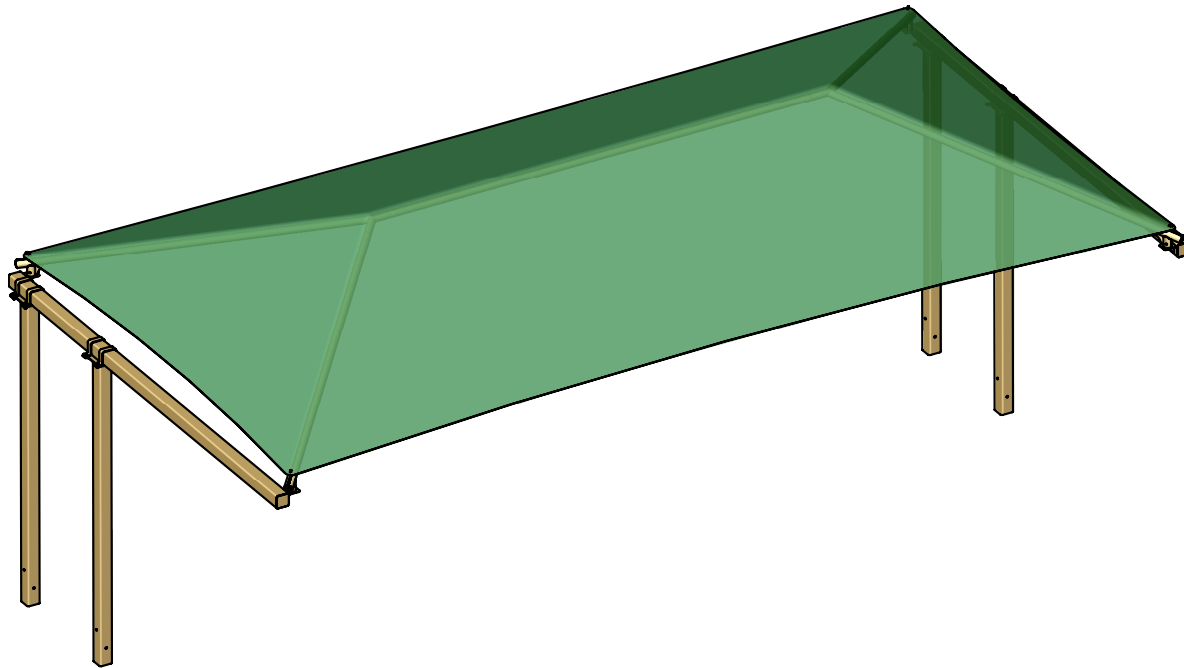

CANTILEVER/ CAR PARKING SHADE

36' x 18' x 9'

MODEL #:
RC361809IG (With Glide Elbows)
RC361809IN (Without Glide Elbows)

REF.#	PART DESCRIPTION	QTY.
1	6" Sq. Surface Mount Column	4
2	6" Sq. Beam With Platform Caps	2
3	Ø3 1/2" Angled Elbow	4
4	Ø3 1/2" Hip Rafter w/ Swaged End	4
5	Ø3 1/2" Ridge Pole w/ Swaged Ends	1
6	Ø3 1/2" Rectangle "Y" Connection	2
7	Fabric Cover With Cable Insert	1
8	Frame Hardware Kit	1

*Footing design based on 1500 PSF soil bearing pressure.

SUPERIOR
RECREATIONAL PRODUCTS

1050 Columbia Drive
Carrollton, Georgia
1.888.829.8997 | 770.834.2764 (f)

These drawings are for reference only and should not be used as construction details. Materials, fasteners, and foundations are subject to change if professionally sealed engineering drawings are required. Designed for 93 MPH Basic Wind Speed.