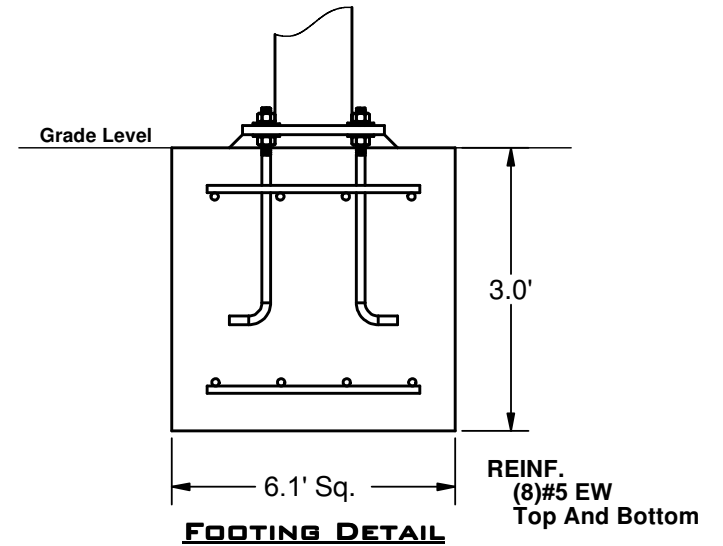

HEXAGON UMBRELLA SHADE

27' x 27' x 10'

MODEL #:
 HU272710SG (With Glide Elbows)
 HU272710SN (Without Glide Elbows)

| REF.# | PART DESCRIPTION | QTY. |
|-------|------------------------------------|------|
| 1 | Ø8.6" Column - Surface Mount | 1 |
| 2 | Ø8.6" Crown - With Four Sockets | 1 |
| 3 | Ø3.5" Rafter - Swaged With Bracket | 4 |
| 4 | Strut - Rigid Fixed | 4 |
| 5 | Fabric - With Cable Insert | 1 |
| 6 | Frame Hardware Kit | 1 |

*Footing design based on 1500 PSF soil bearing pressure.