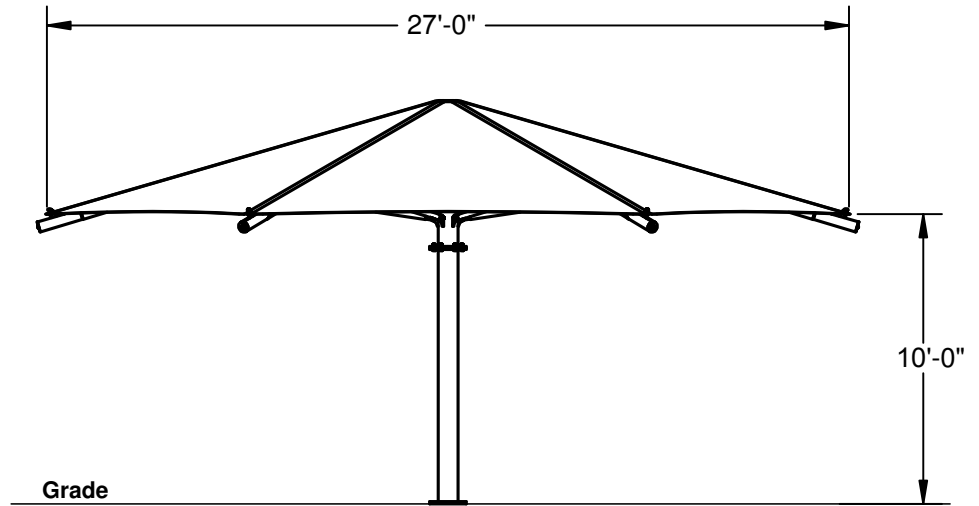

HEXAGON UMBRELLA SHADE

27' x 27' x 10'

MODEL #:
 HU272710SG (With Glide Elbows)
 HU272710SN (Without Glide Elbows)

| REF.# | PART DESCRIPTION | QTY. |
|-------|------------------------------------|------|
| 1 | Ø8.6" Column - Surface Mount | 1 |
| 2 | Ø8.6" Crown - With Four Sockets | 1 |
| 3 | Ø3.5" Rafter - Swaged With Bracket | 4 |
| 4 | Strut - Rigid Fixed | 4 |
| 5 | Fabric - With Cable Insert | 1 |
| 6 | Frame Hardware Kit | 1 |

*Footing design based on 1500 PSF soil bearing pressure.