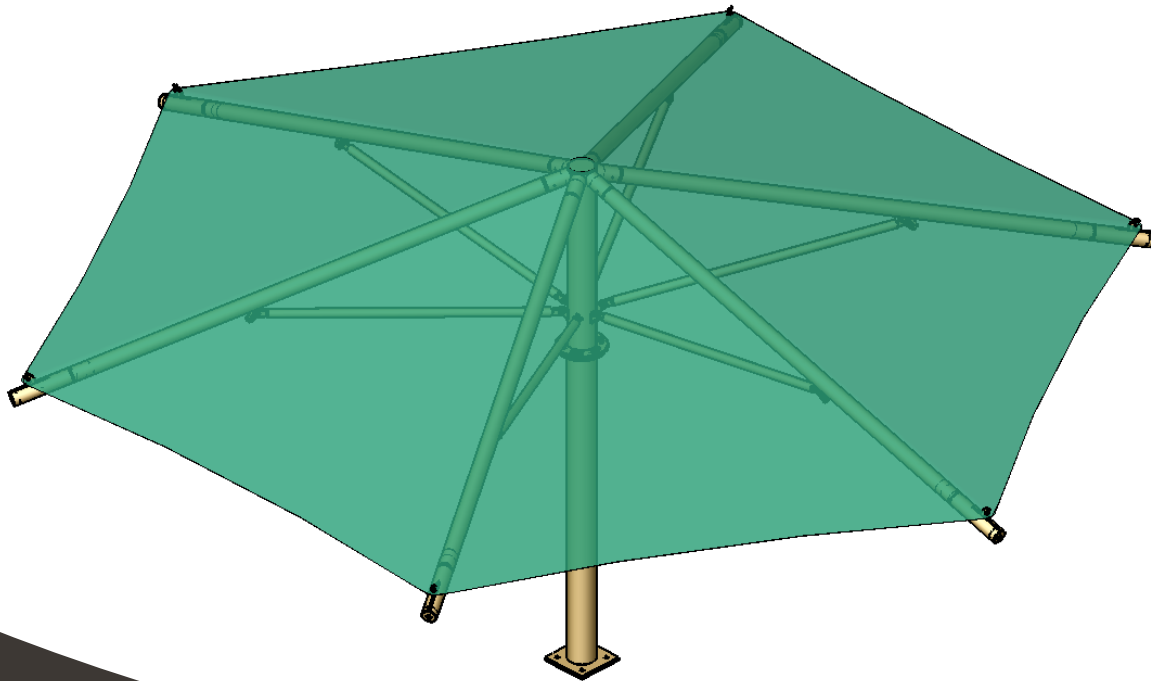

HEXAGON UMBRELLA SHADE

27' x 27' x 10'

MODEL #:
 HU272710SG (With Glide Elbows)
 HU272710SN (Without Glide Elbows)

| REF.# | PART DESCRIPTION | QTY. |
|-------|------------------------------------|------|
| 1 | Ø8.6" Column - Surface Mount | 1 |
| 2 | Ø8.6" Crown - With Four Sockets | 1 |
| 3 | Ø3.5" Rafter - Swaged With Bracket | 4 |
| 4 | Strut - Rigid Fixed | 4 |
| 5 | Fabric - With Cable Insert | 1 |
| 6 | Frame Hardware Kit | 1 |

*Footing design based on 1500 PSF soil bearing pressure.