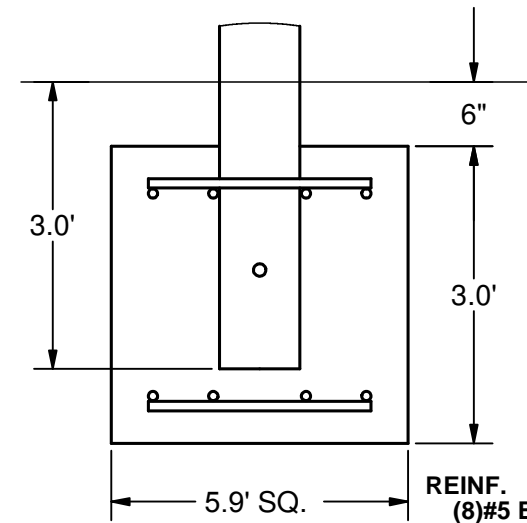

HEXAGON UMBRELLA SHADE

27' x 27' x 8'

MODEL #:  
 HU272708IG (With Glide Elbows)  
 HU272708IN (Without Glide Elbows)

REF.#	PART DESCRIPTION	QTY.
1	Ø8.6" Column - Surface Mount	1
2	Ø8.6" Crown - With Four Sockets	1
3	Ø3.5" Rafter - Swaged With Bracket	4
4	Strut - Rigid Fixed	4
5	Fabric - With Cable Insert	1
6	Frame Hardware Kit	1

**FOOTING DETAIL**

REINF.  
 (8)#5 EW  
 Top And Bottom

\*Footing design based on 1500 PSF soil bearing pressure.

1050 Columbia Drive  
 Carrollton, Georgia  
 1.888.829.8997 | 770.834.2764 (f)

*These drawings are for reference only and should not be used as construction details. Materials, fasteners, and foundations are subject to change if professionally sealed engineering drawings are required. Designed for 93 MPH Basic Wind Speed.*