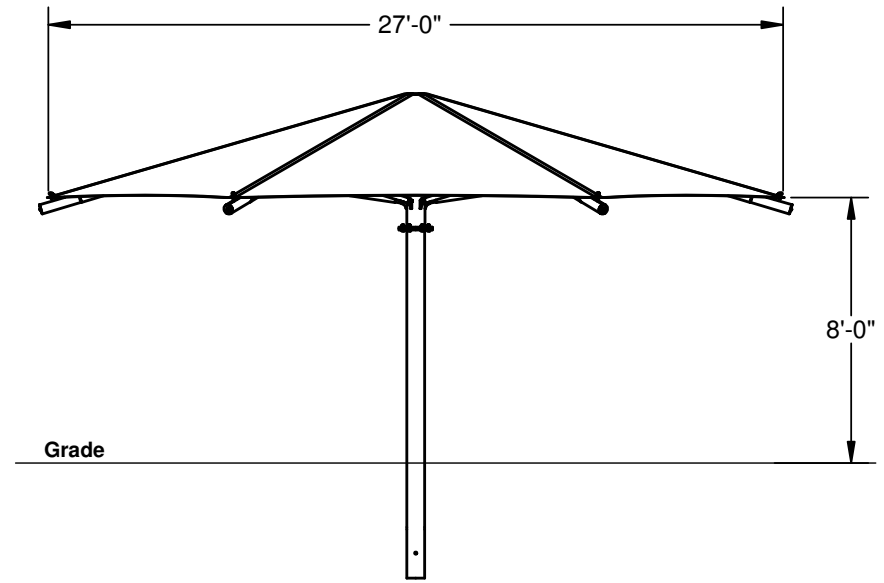

HEXAGON UMBRELLA SHADE

27' x 27' x 8'

MODEL #:  
 HU272708IG (With Glide Elbows)  
 HU272708IN (Without Glide Elbows)

REF.#	PART DESCRIPTION	QTY.
1	Ø8.6" Column - Surface Mount	1
2	Ø8.6" Crown - With Four Sockets	1
3	Ø3.5" Rafter - Swaged With Bracket	4
4	Strut - Rigid Fixed	4
5	Fabric - With Cable Insert	1
6	Frame Hardware Kit	1

**FOOTING DETAIL**

REINF.  
 (8)#5 EW  
 Top And Bottom

\*Footing design based on 1500 PSF soil bearing pressure.

1050 Columbia Drive  
 Carrollton, Georgia  
 1.888.829.8997 | 770.834.2764 (f)

*These drawings are for reference only and should not be used as construction details. Materials, fasteners, and foundations are subject to change if professionally sealed engineering drawings are required. Designed for 93 MPH Basic Wind Speed.*