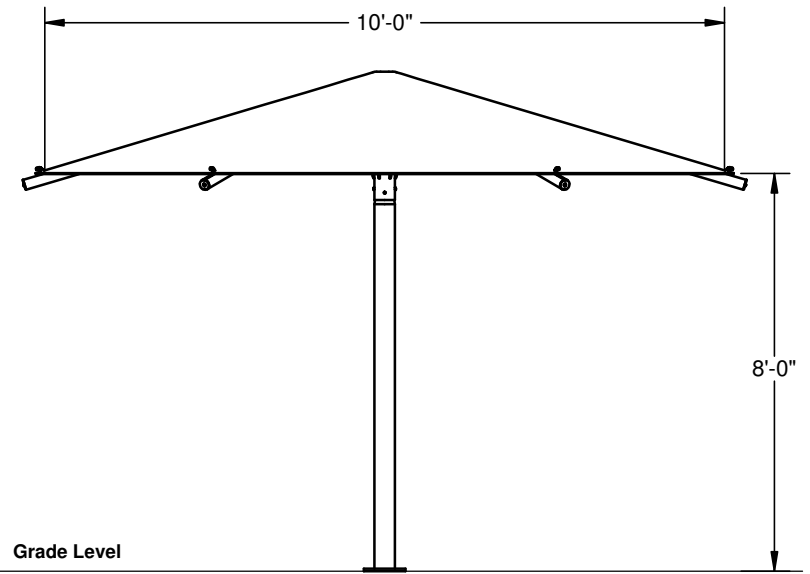

HEXAGON UMBRELLA SHADE

10' x 10' x 8'

MODEL #:
 HU101008SG (With Glide Elbows)
 HU101008SN (Without Glide Elbows)

REF.#	PART DESCRIPTION	QTY.
1	Ø5.0" Column - Surface Mount	1
2	Ø5.0" Crown - With Four Sockets	1
3	Ø2.5" Rafter - Swaged With Bracket	4
4	Strut - Rigid Fixed	4
5	Fabric - With Cable Insert	1
6	Frame Hardware Kit	1

*Footing design based on 1500 PSF soil bearing pressure.

SUPERIOR
 RECREATIONAL PRODUCTS

1050 Columbia Drive
 Carrollton, Georgia
 1.888.829.8997 | 770.834.2764 (f)

These drawings are for reference only and should not be used as construction details. Materials, fasteners, and foundations are subject to change if professionally sealed engineering drawings are required. Designed for 93 MPH Basic Wind Speed.