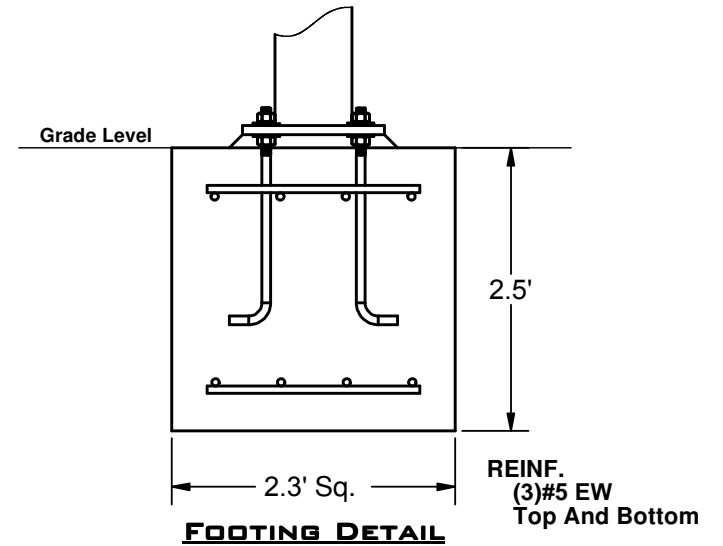

HEXAGON UMBRELLA SHADE

10' x 10' x 8'

MODEL #:
 HU101008SG (With Glide Elbows)
 HU101008SN (Without Glide Elbows)

REF.#	PART DESCRIPTION	QTY.
1	Ø5.0" Column - Surface Mount	1
2	Ø5.0" Crown - With Four Sockets	1
3	Ø2.5" Rafter - Swaged With Bracket	4
4	Strut - Rigid Fixed	4
5	Fabric - With Cable Insert	1
6	Frame Hardware Kit	1

*Footing design based on 1500 PSF soil bearing pressure.

SUPERIOR
 RECREATIONAL PRODUCTS

1050 Columbia Drive
 Carrollton, Georgia
 1.888.829.8997 | 770.834.2764 (f)

These drawings are for reference only and should not be used as construction details. Materials, fasteners, and foundations are subject to change if professionally sealed engineering drawings are required. Designed for 93 MPH Basic Wind Speed.