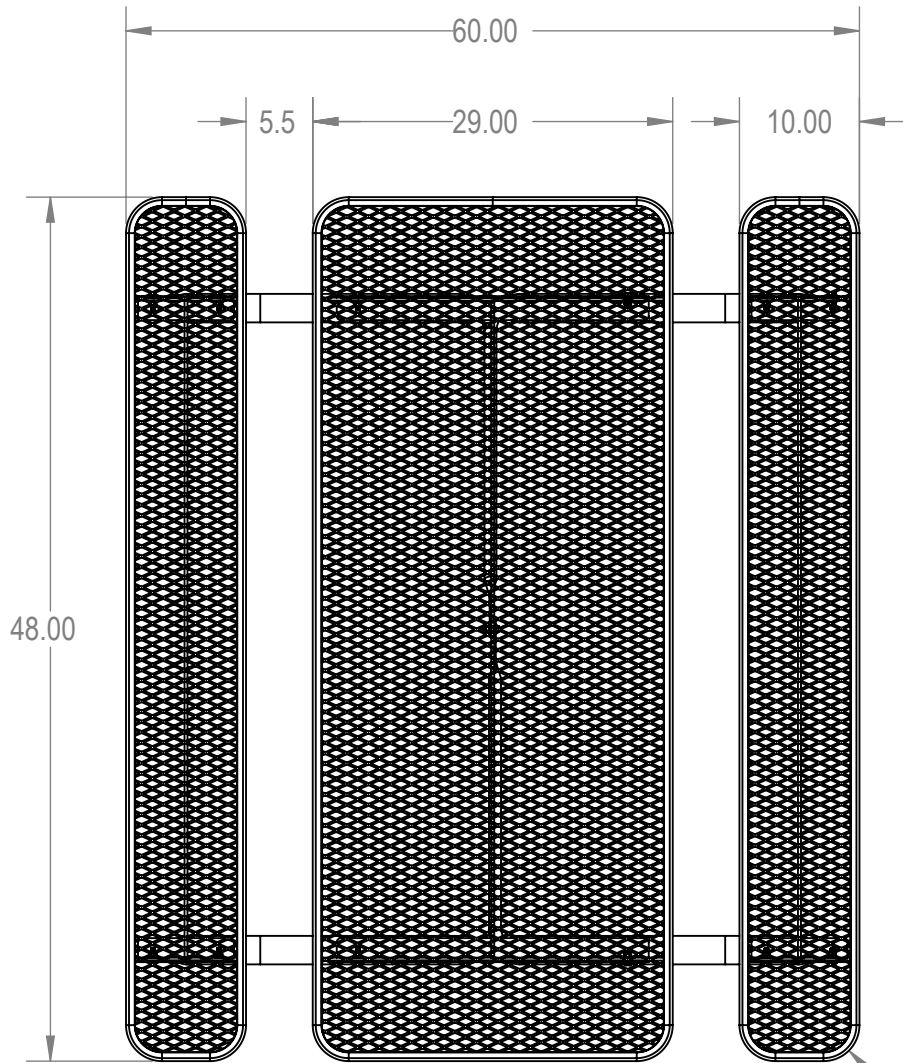

Model Numbers:

TRT04-A-01-000 - Advantage Coating

TRT04-C-01-000 - Industry Standard Coating

R3.00

Mfg. by Advantage Panels & Fence, Inc.

MYTCOAT

Commercial Outdoor Furniture

www.mytcoat.com

	NAME	DATE
DRAWN	GM	1/3/2016
SALES APPR.		
CLIENT APPR.		
MFG APPR.		
Q.A.		

Design By -

CADWorksPro
Chicago, IL

www.cadworkspro.com

AAdvantage Panels & Fence, Inc.

TITLE:

4' Rectangular Portable Table

Expanded Metal