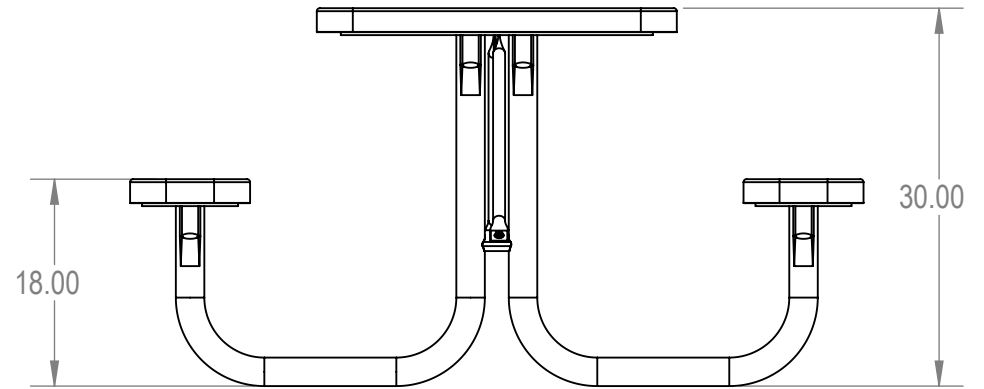

Model Numbers:

TRT04-A-01-000 - Advantage Coating

TRT04-C-01-000 - Industry Standard Coating

R3.00

Mfg. by Advantage Panels & Fence, Inc.

MYTCOAT

Commercial Outdoor Furniture

www.mytcoat.com

PROPRIETARY AND CONFIDENTIAL

THE INFORMATION CONTAINED IN THIS DRAWING IS THE SOLE PROPERTY OF Advantage Panels & Fence, Inc. PO Box 1790 Whitney, TX. ANY REPRODUCTION IN PART OR AS A WHOLE WITHOUT THE WRITTEN PERMISSION OF Advantage Panels & Fence, Inc. PO Box 1790 Whitney, TX. IS PROHIBITED.

	NAME	DATE
DRAWN	GM	1/3/2016
SALES APPR.		
CLIENT APPR.		
MFG APPR.		
Q.A.		

Design By -

CADWorksPro
Chicago, IL

www.cadworkspro.com

AAdvantage Panels & Fence, Inc.

TITLE:

4' Rectangular Portable Table

Expanded Metal