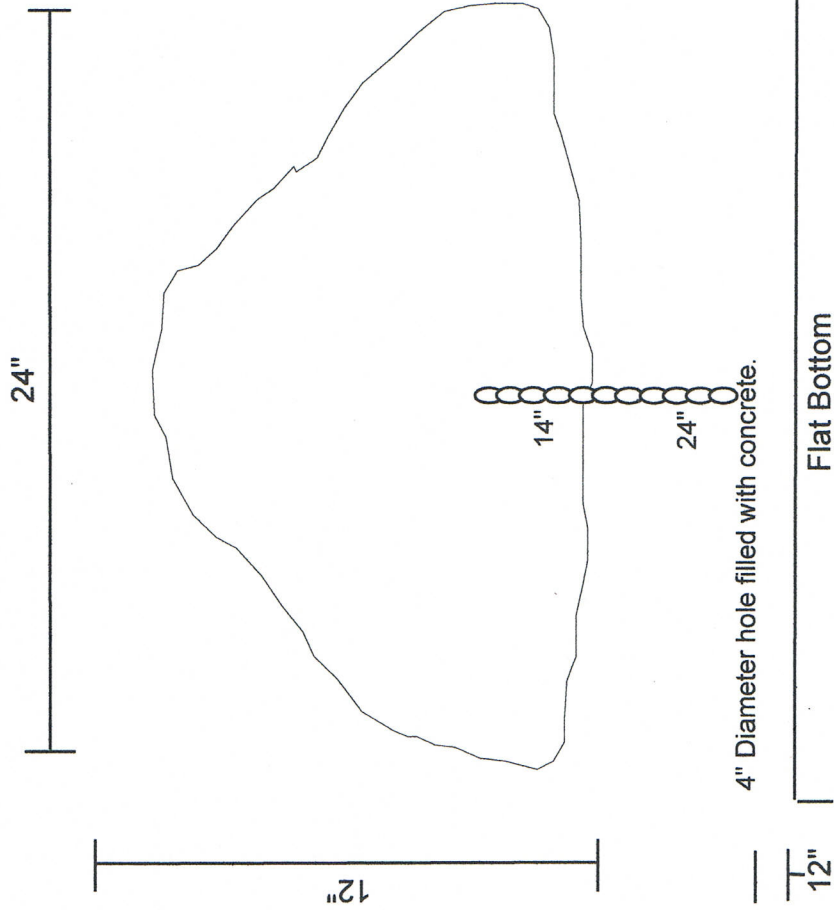

Part Number	Description
DB6002-S	24"x12"x12"

Piercetron Rubber Products, Inc. 3076 S. 900 E. Piercetron, IN 46562	
Entered	Part Number
TB	DB6002-S