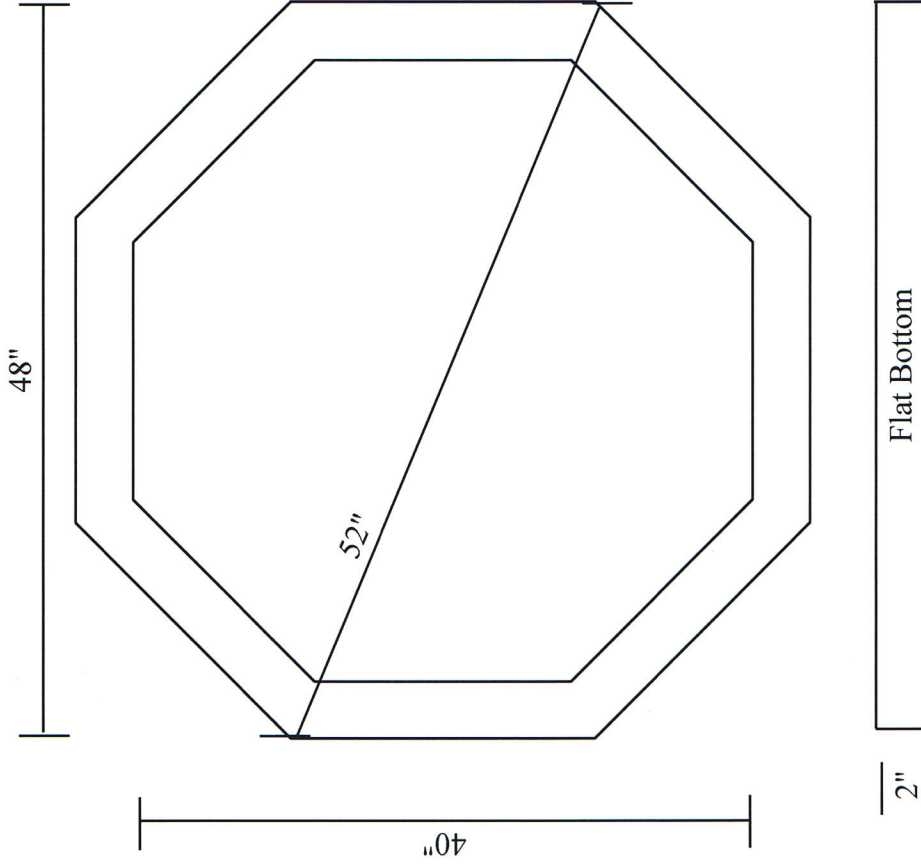

Part Number	Description
R20OCT4848	48"x48"x2"

Piercetion Rubber Products, Inc. 3076 S. 900 E. Piercetion, IN 46562	
Entered	Part Number
TB	R20OCT4848