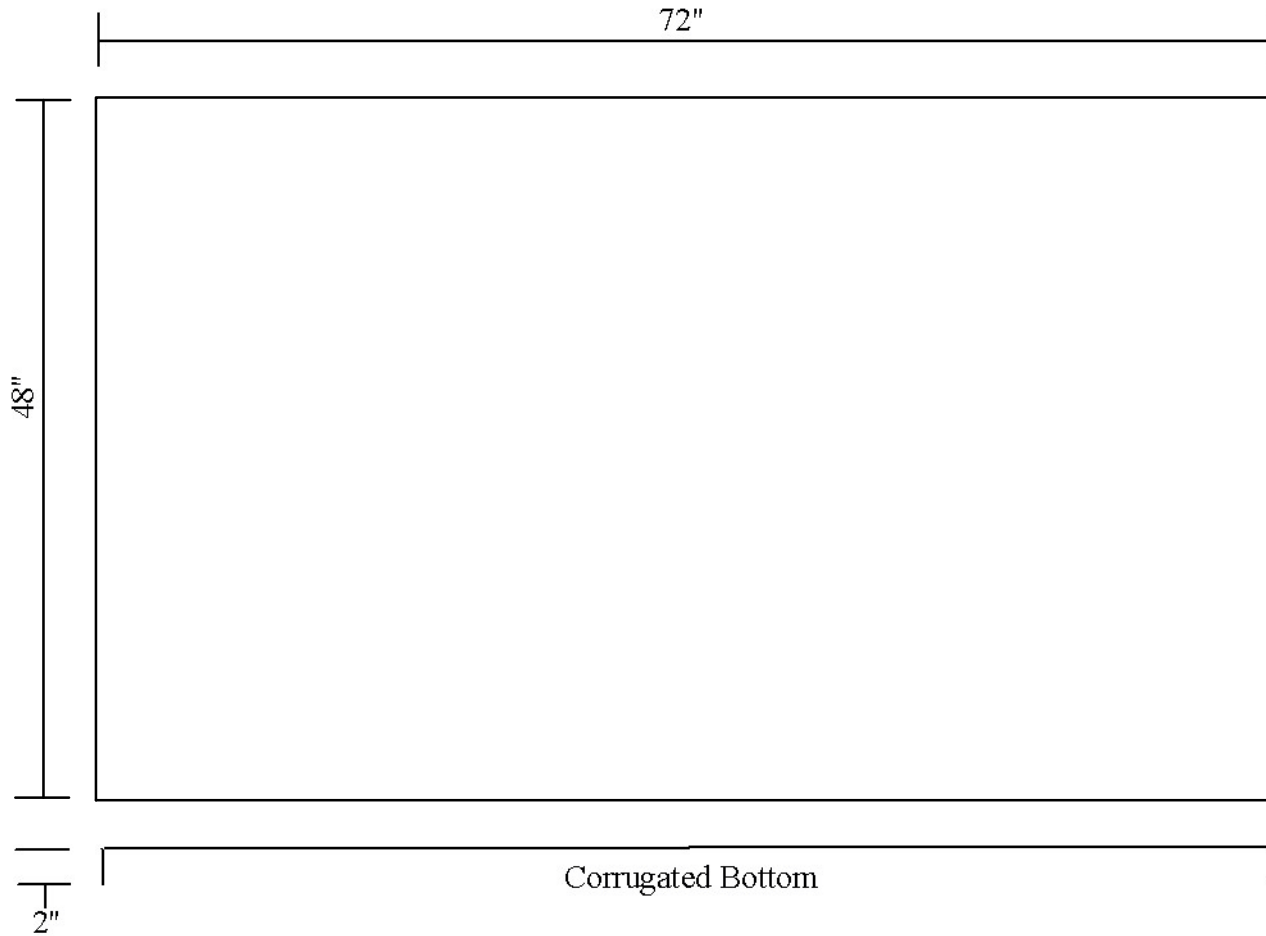

Part Number	Description
R20C4872	48"x72"x2"

Pierceton Rubber Products, Inc. 3076 S. 900 E. Pierceton, IN 46562	
Entered	Part Number
TB	R20C4872