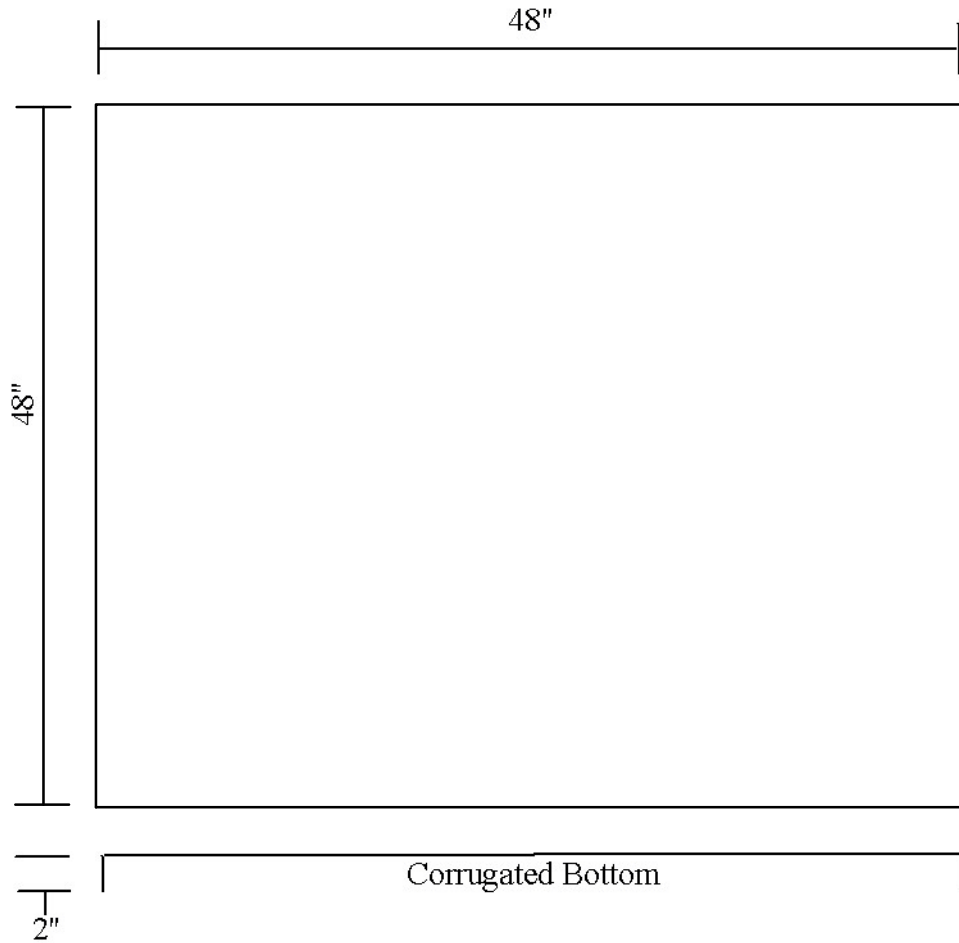

Part Number	Description
R20C4848	48"x48"x2"

Pierceton Rubber Products, Inc. 3076 S. 900 E. Pierceton, IN 46562	
Entered	Part Number
TB	R20C4848