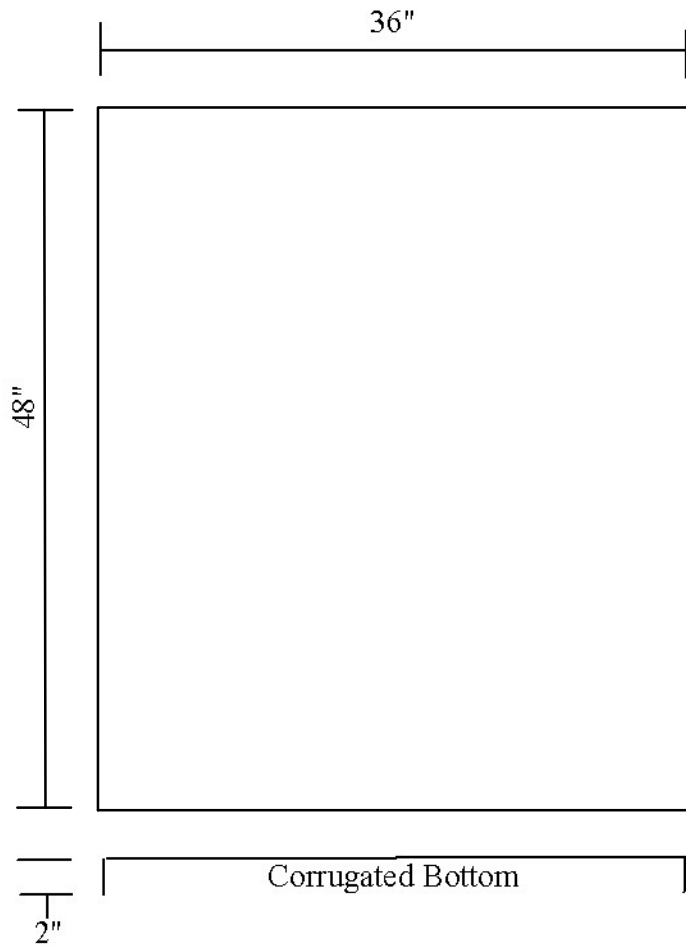

Part Number	Description
R20C4836	48"x36"x2"

Pierceton Rubber Products, Inc. 3076 S. 900 E. Pierceton, IN 46562	
Entered	Part Number
TB	R20C4836