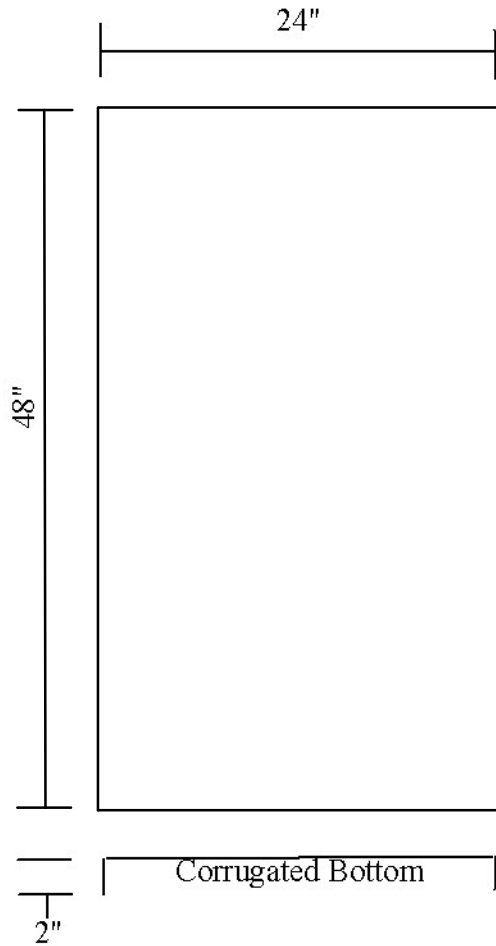

| Part Number | Description |
|-------------|-------------|
| R20C4824 | 48"x24"x2" |

| | |
|--|-------------|
| Pierceton Rubber Products, Inc. 3076 S. 900 E. Pierceton, IN 46562 | |
| Entered | Part Number |
| TB | R20C4824 |