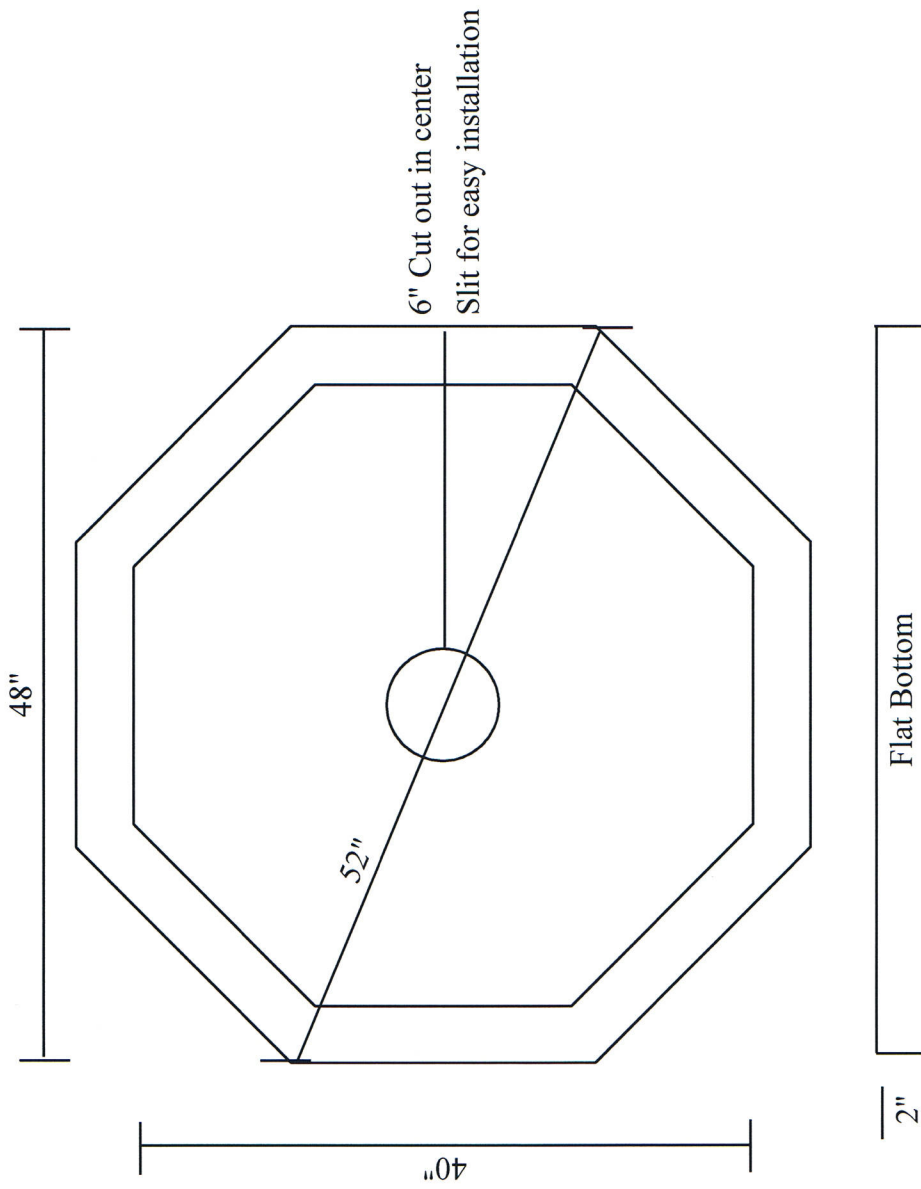

Part Number	Description
R20BS4848	48" x 48" x 2"

Piercetron Rubber Products, Inc. 3076 S. 900 E. Piercetron, IN 46562	
Entered	Part Number
TB	R20BS4848