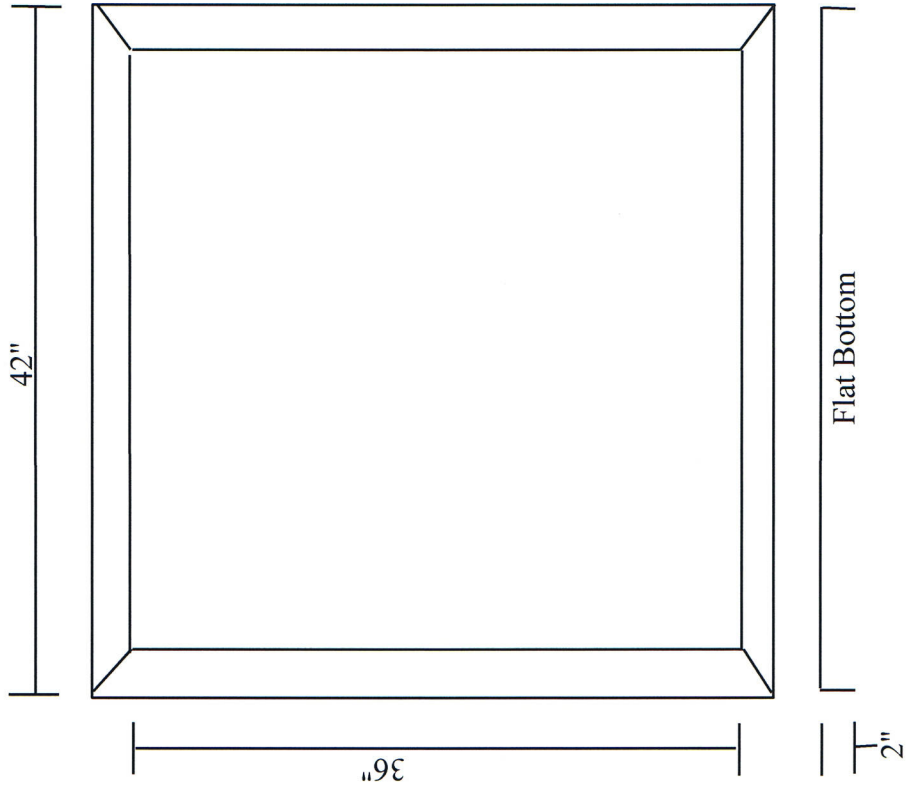

Part Number	Description
R20B4242	36"x36"x2"

Piercetron Rubber Products, Inc. 3076 S. 900 E. Piercetron, IN 46562	
Entered	Part Number
TB	R20B4242