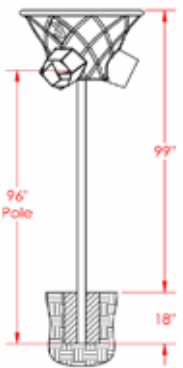

# TRIPLESHOOT

APS-TripleShoot is the perfect addition to any playground.  
Cost effective, easy to install, and multi-player design.

Presented by Action Play Systems

Toll Free: (855) 752-9277 (PLAYAPS)

[www.actionplaysystems.com](http://www.actionplaysystems.com)

## Our Sandboxes:

Action Play Systems also offers complete sandbox packages in 3 sizes. These packages include a custom cover and are constructed using our 8" high playground borders. Easy to install and maintenance free; simply fill with sand and watch the delight in your child's face. APS Sandbox packages are available in the following sizes: 4' x 8', 8' x 8' and 12' x 12'.

Below are the amounts of sand required for each size assuming a 4" - 6" depth of sand:  
4' x 8' .56 cubic yards or 15 cubic feet  
8' x 8' 1.07 cubic yards or 29 cubic feet  
12' x 12' 2.35 cubic yards or 63.5 cubic feet