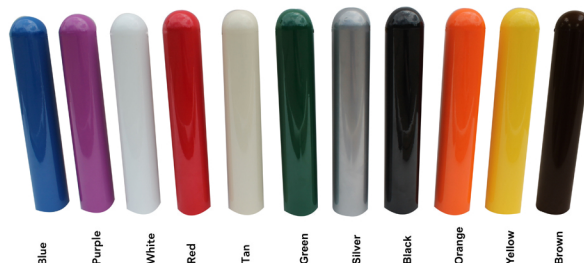

Post Color Options

Offered exclusively for SportsPlay Equipment distributors.

Call 1-800-727-8180 or visit www.sportsplayinc.com for the name of a distributor in your area.