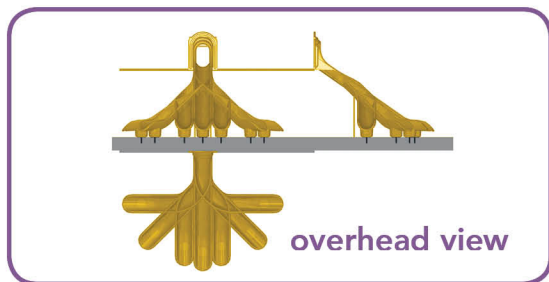

Product Number	Product
902-311	7' Ind. Sec. left turn
902-312	7' Ind. Sec. left veer
902-313	7' Ind. Sec. right turn
902-314	7' Ind. Sec. right veer
902-315	7' Ind. Sec. straight
902-316	7' Ind. Sec. left snake
902-317	7' Ind. Sec. right snake
902-310	8' Ind. Sec. left turn
902-318	8' Ind. Sec. left veer
902-319	8' Ind. Sec. right turn
902-320	8' Ind. Sec. right veer
902-321	8' Ind. Sec. straight
902-322	8' Ind. Sec. left snake
902-328	8' Ind. Sec. right snake

7' and 8' slides are available in multiple configurations as shown in the illustration.