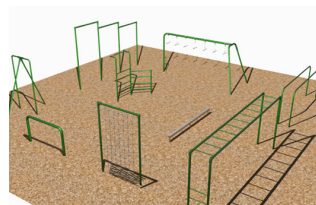

# SportsPlay is the industry leader in classic fitness products selection at value pricing!

Here are some of the best-selling classic fitness products from SportsPlay:

| Product Number                             | Product   |
|--|---|
| 511-206P (painted)<br>511-206 (galvanized) | <b>9 Unit Course</b><br>(w/ Horizontal Ladder)      |
| 511-200P (painted)<br>511-200 (galvanized) | <b>12 Unit Course</b><br>(w/ Jr. Horizontal Ladder) |
| 511-219P (painted)<br>511-219 (galvanized) | <b>9 Station Fitness Course</b>                     |
| 501-876P (painted)<br>501-876 (galvanized) | <b>Triple Horizontal Bar</b>                        |
| 511-108P (painted)<br>511-108 (galvanized) | <b>Parallel Bars</b>                                |
| 511-114P (painted)<br>511-114 (galvanized) | <b>Sit Up Station</b>                               |
| 511-111P (painted)<br>511-111 (galvanized) | <b>Pull Slide</b>                                   |
| 511-107P (painted)<br>511-107 (galvanized) | <b>Aluminum Balance Beam</b>                        |
| 902-874                                    | <b>Tire Challenge</b>                               |
| 902-268                                    | <b>Parallel Climber</b>                             |
| 511-199                                    | <b>Instructional Fitness Signs</b>                  |

Parallel Bars

Boarding Net

Chain Ring Ladder

Pull Slide

Horizontal Ladder

9 Station Fitness Course

12 Unit Fitness Course

9 Unit Fitness Course

**#11 Sit Up Station**

Lie on back with feet 12 inches apart. Bend knees to 90 degree angle and interlock fingers behind head to support neck.

Raise and lower the upper body for multiple repetitions

Repeat motion as desired to improve abdominal strength.