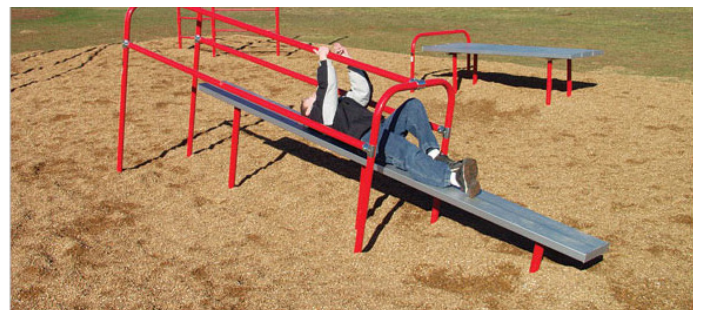

SportsPlay is the industry leader in classic fitness products selection at value pricing!

Here are some of the best-selling classic fitness products from SportsPlay:

Product Number	Product
511-206P (painted) 511-206 (galvanized)	9 Unit Course (w/ Horizontal Ladder)
511-200P (painted) 511-200 (galvanized)	12 Unit Course (w/ Jr. Horizontal Ladder)
511-219P (painted) 511-219 (galvanized)	9 Station Fitness Course
501-876P (painted) 501-876 (galvanized)	Triple Horizontal Bar
511-108P (painted) 511-108 (galvanized)	Parallel Bars
511-114P (painted) 511-114 (galvanized)	Sit Up Station
511-111P (painted) 511-111 (galvanized)	Pull Slide
511-107P (painted) 511-107 (galvanized)	Aluminum Balance Beam
902-874	Tire Challenge
902-268	Parallel Climber
511-199	Instructional Fitness Signs

Pull Slide

#11 Sit Up Station

Lie on back with feet 12 inches apart. Bend knees to 90 degree angle and interlock fingers behind head to support neck.

Raise and lower the upper body for multiple repetitions

Repeat motion as desired to improve abdominal strength.

You should not start and exercise program without the consent of a physician

Colors

SportsPlay's fitness products and courses are available in galvanized steel or choose one of the powder coated colors shown. (Note: Upcharge for painted products/courses.)

Please refer to the SportsPlay print catalog or web site www.sportsplayinc.com for more detailed information

Your SportsPlay Distributor and/or SportsPlay Customer Service Representative can help you with all the choices and options to meet your specific needs.

Offered exclusively for SportsPlay Equipment distributors.

Call 1-800-727-8180 for the name of a distributor in your area.