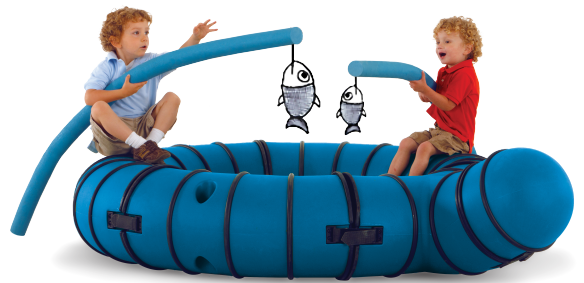

A PLAYCORE Company

Play systems powered by a child's imagination.

Play in the Park

Introduce a unique type of unstructured play equipment for supervised public park settings or as a recreation center's way of providing a unique physical activity for multiple age groups. Snug Play can be utilized for both "directed" fitness-enhancing activities such as the creation and facilitation of a challenge course that all participants engage in, or in more informal settings where children are physically active and involved in creative, self-directed play.

Perfect for Parks

- ✿ Festivals
- ✿ Special Events
- ✿ Children's Programs
- ✿ Therapeutic Recreation
- ✿ Supervised Parks
- ✿ Promoting Inclusion
- ✿ Early Childhood
- ✿ Challenge Course
- ✿ Physical Fitness

Some of SnugPlay's key benefits to public parks is the elimination of safety zones and the permanent installation requirement. SnugPlay requires **no** safety surfacing.

In addition to using SnugPlay in park settings, the equipment can also be presented at community centers, festivals, or special events. This all-weather play equipment can be enjoyed both indoors or outside.

Park directors also really appreciate that Snug provides a lot of creative play in a much smaller area or footprint. Do you have traditional play equipment on order? Why not use SnugPlay equipment while you wait for your new equipment to be delivered and installed? Because SnugPlay is so moveable, it can immediately be used in future playground locations, and then stored for future events once the permanent playground is installed.